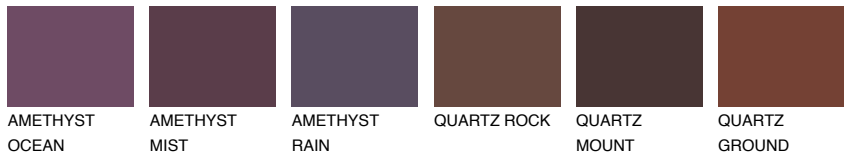

COLOUR DETAILS

PATAGONIA1 PT1

65% **TSR** 63%

Matching colours

COLOURS

INTENSE

For more information on plasters and paints, go to www.ceresit.en

*The presented colours refer to plasters and paints offered by Ceresit. Due to the use of digital techniques, the presented colours might not represent the original ones, thus they cannot be considered as a reliable colour presentation. We recommend checking the authentic colour samples.