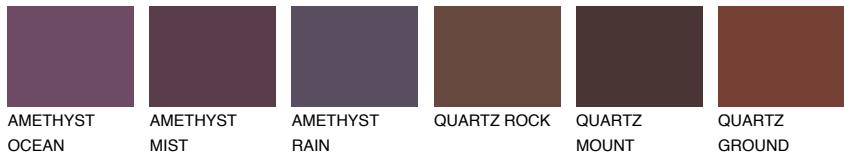

COLOUR DETAILS

PATAGONIA1 PT1

65% TSR 63%

Matching colours

COLOURS

INTENSE

For more information on plasters and paints, go to www.ceresit.en

*The presented colours refer to plasters and paints offered by Ceresit. Due to the use of digital techniques, the presented colours might not represent the original ones, thus they cannot be considered as a reliable colour presentation. We recommend checking the authentic colour samples.