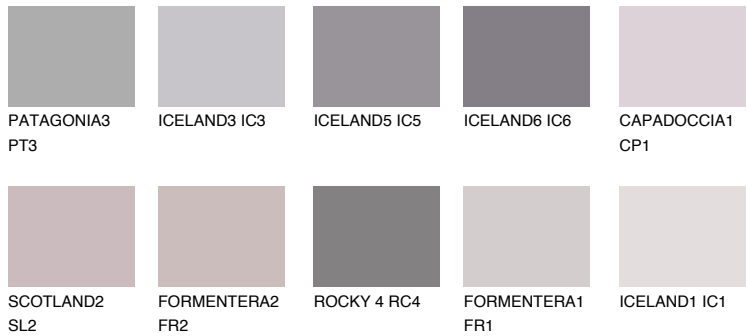

COLOUR DETAILS

PATAGONIA1 PT1

65% TSR 63%

Matching colours

COLOURS

INTENSE

For more information on plasters and paints, go to www.ceresit.en

*The presented colours refer to plasters and paints offered by Ceresit. Due to the use of digital techniques, the presented colours might not represent the original ones, thus they cannot be considered as a reliable colour presentation. We recommend checking the authentic colour samples.