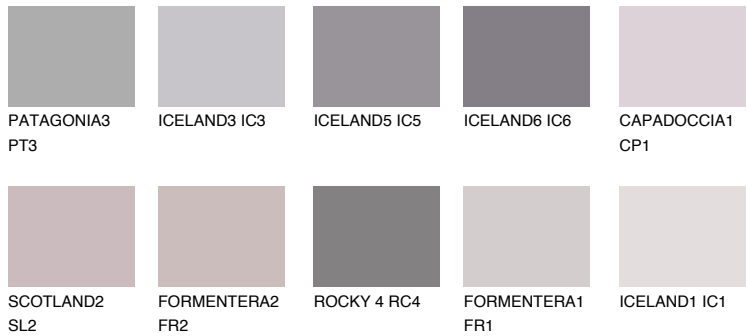

# COLOUR DETAILS

## PATAGONIA1 PT1

65% TSR 63%

### Matching colours

#### COLOURS