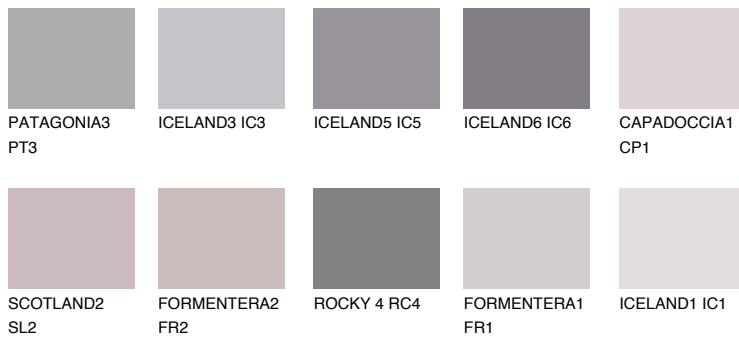

COLOUR DETAILS

PATAGONIA1 PT1

65% **TSR** 63%

Matching colours

COLOURS

INTENSE

For more information on plasters and paints, go to www.ceresit.en

*The presented colours refer to plasters and paints offered by Ceresit. Due to the use of digital techniques, the presented colours might not represent the original ones, thus they cannot be considered as a reliable colour presentation. We recommend checking the authentic colour samples.