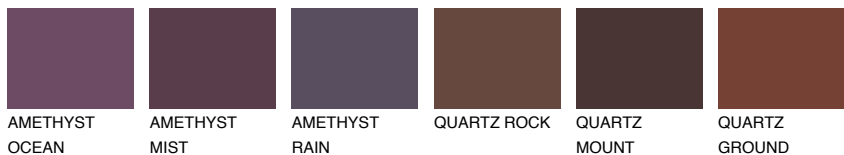

COLOUR DETAILS

PATAGONIA1 PT1

65% TSR 63%

Matching colours

COLOURS

INTENSE

For more information on plasters and paints, go to www.ceresit.en

*The presented colours refer to plasters and paints offered by Ceresit. Due to the use of digital techniques, the presented colours might not represent the original ones, thus they cannot be considered as a reliable colour presentation. We recommend checking the authentic colour samples.