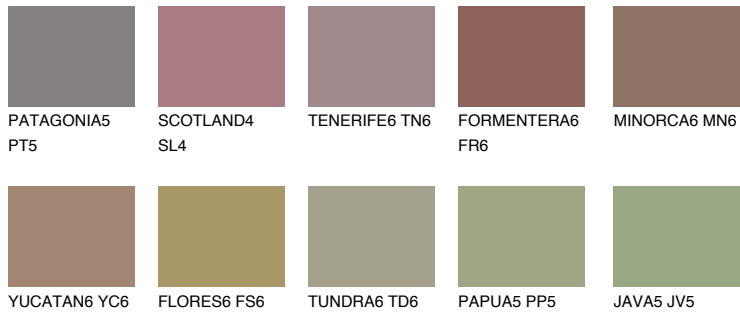

COLOUR DETAILS

COLUMBIA6 CL6

13% TSR 13%

Matching colours

COLOURS

INTENSE

For more information on plasters and paints, go to www.ceresit.en

*The presented colours refer to plasters and paints offered by Ceresit. Due to the use of digital techniques, the presented colours might not represent the original ones, thus they cannot be considered as a reliable colour presentation. We recommend checking the authentic colour samples.