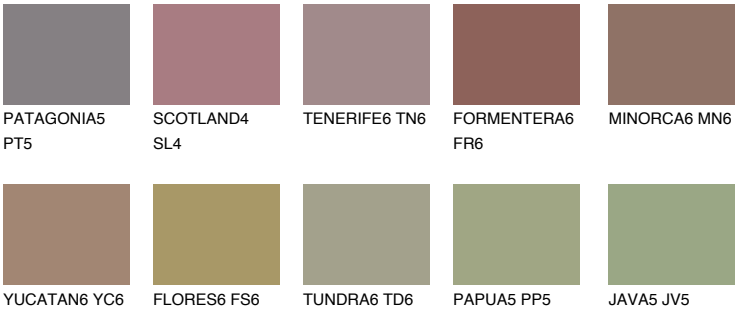

COLUMBIA6 CL6

13% **TSR** 13%

Matching colours

COLOURS

INTENSE

For more information on plasters and paints, go to www.ceresit.en

*The presented colours refer to plasters and paints offered by Ceresit. Due to the use of digital techniques, the presented colours might not represent the original ones, thus they cannot be considered as a reliable colour presentation. We recommend checking the authentic colour samples.