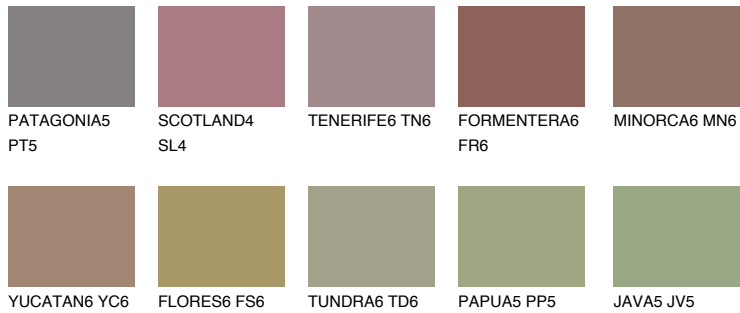

# COLOUR DETAILS

## COLUMBIA6 CL6

13% TSR 13%

### Matching colours

#### COLOURS