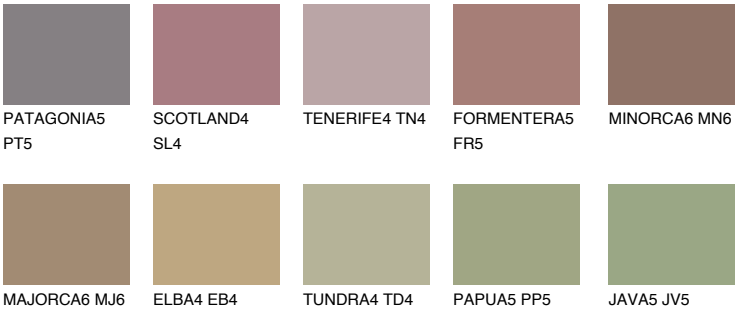

## COLUMBIA5 CL5

18% **TSR** 18%

### Matching colours

#### COLOURS

#### INTENSE

For more information on plasters and paints, go to [www.ceresit.en](http://www.ceresit.en)

\*The presented colours refer to plasters and paints offered by Ceresit. Due to the use of digital techniques, the presented colours might not represent the original ones, thus they cannot be considered as a reliable colour presentation. We recommend checking the authentic colour samples.