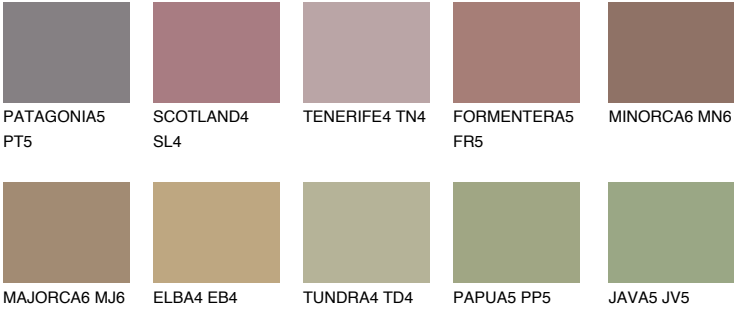

COLUMBIA5 CL5

18% **TSR** 18%

Matching colours

COLOURS

INTENSE

For more information on plasters and paints, go to www.ceresit.en

*The presented colours refer to plasters and paints offered by Ceresit. Due to the use of digital techniques, the presented colours might not represent the original ones, thus they cannot be considered as a reliable colour presentation. We recommend checking the authentic colour samples.