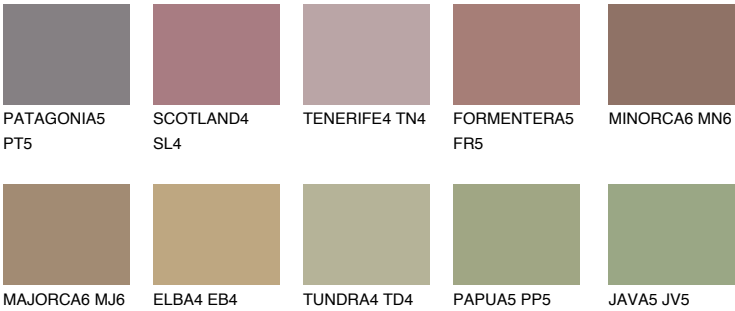

COLUMBIA5 CL5

18% **TSR** 18%

Matching colours

COLOURS

INTENSE

For more information on plasters and paints, go to www.ceresit.en

*The presented colours refer to plasters and paints offered by Ceresit. Due to the use of digital techniques, the presented colours might not represent the original ones, thus they cannot be considered as a reliable colour presentation. We recommend checking the authentic colour samples.