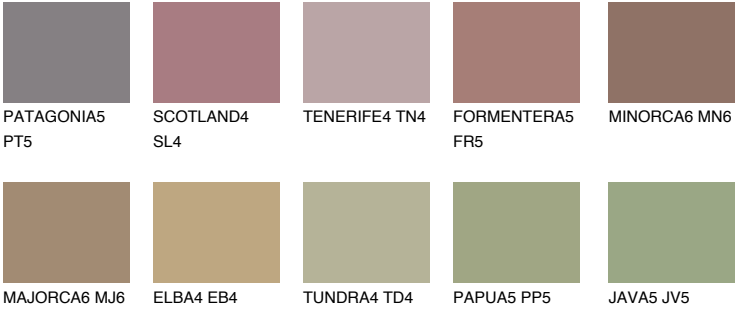

COLUMBIA5 CL5

18% **TSR** 18%

Matching colours

COLOURS

INTENSE

For more information on plasters and paints, go to www.ceresit.en

*The presented colours refer to plasters and paints offered by Ceresit. Due to the use of digital techniques, the presented colours might not represent the original ones, thus they cannot be considered as a reliable colour presentation. We recommend checking the authentic colour samples.