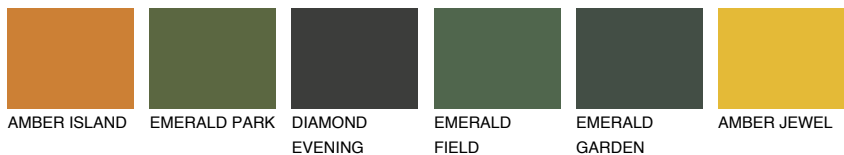

COLOUR DETAILS

COLUMBIA4 CL4

32% TSR 30%

Matching colours

COLOURS

INTENSE

For more information on plasters and paints, go to www.ceresit.en

*The presented colours refer to plasters and paints offered by Ceresit. Due to the use of digital techniques, the presented colours might not represent the original ones, thus they cannot be considered as a reliable colour presentation. We recommend checking the authentic colour samples.