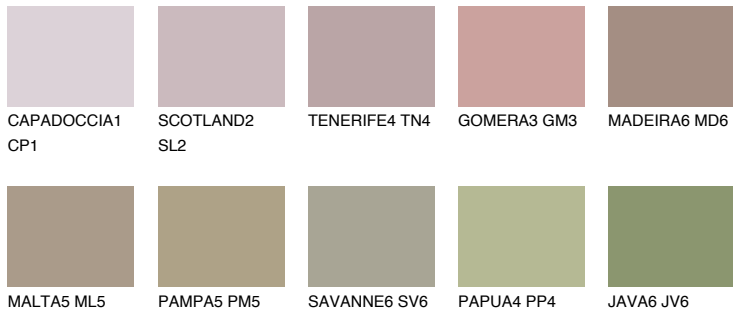

COLOUR DETAILS

COLUMBIA4 CL4

32% TSR 30%

Matching colours

COLOURS

INTENSE

For more information on plasters and paints, go to www.ceresit.en

*The presented colours refer to plasters and paints offered by Ceresit. Due to the use of digital techniques, the presented colours might not represent the original ones, thus they cannot be considered as a reliable colour presentation. We recommend checking the authentic colour samples.