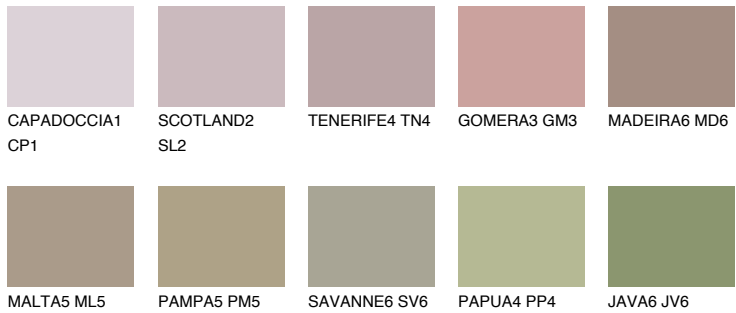

# COLOUR DETAILS

## COLUMBIA4 CL4

32% TSR 30%

### Matching colours

#### COLOURS