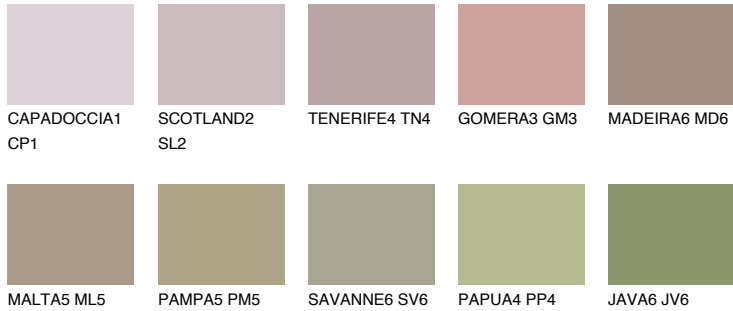

COLOUR DETAILS

COLUMBIA4 CL4

32% TSR 30%

Matching colours

COLOURS

INTENSE

For more information on plasters and paints, go to www.ceresit.en

*The presented colours refer to plasters and paints offered by Ceresit. Due to the use of digital techniques, the presented colours might not represent the original ones, thus they cannot be considered as a reliable colour presentation. We recommend checking the authentic colour samples.