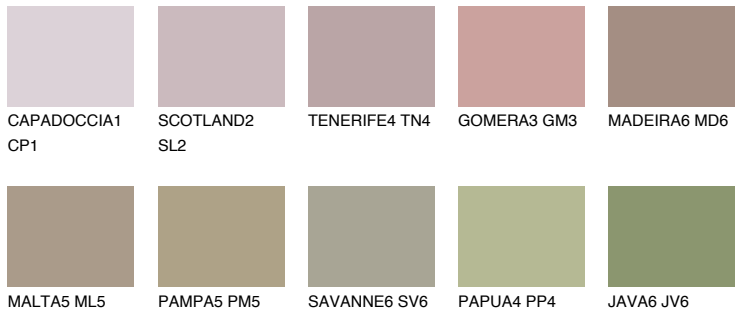

COLOUR DETAILS

COLUMBIA4 CL4

32% TSR 30%

Matching colours

COLOURS

INTENSE

For more information on plasters and paints, go to www.ceresit.en

*The presented colours refer to plasters and paints offered by Ceresit. Due to the use of digital techniques, the presented colours might not represent the original ones, thus they cannot be considered as a reliable colour presentation. We recommend checking the authentic colour samples.