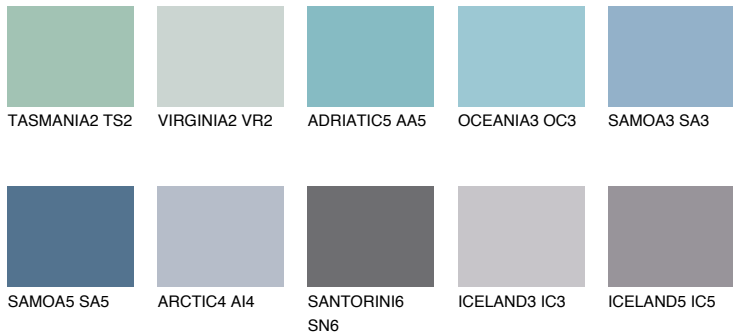

COLOUR DETAILS

SAMOA4 SA4

☀️ 30% **TSR 34%**

Matching colours

COLOURS

INTENSE

For more information on plasters and paints, go to www.ceresit.en

*The presented colours refer to plasters and paints offered by Ceresit. Due to the use of digital techniques, the presented colours might not represent the original ones, thus they cannot be considered as a reliable colour presentation. We recommend checking the authentic colour samples.