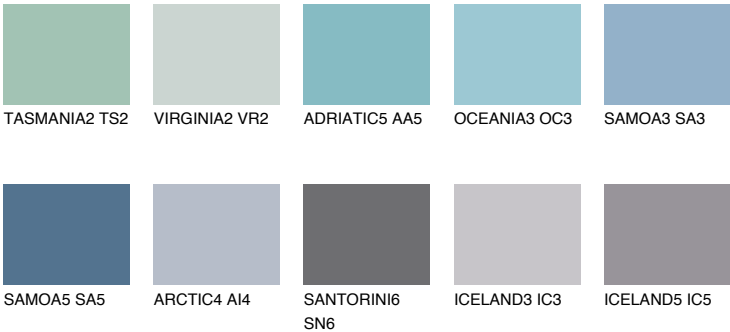

SAMOA4 SA4

30% **TSR** 34%

Matching colours

COLOURS

INTENSE

For more information on plasters and paints, go to www.ceresit.en

*The presented colours refer to plasters and paints offered by Ceresit. Due to the use of digital techniques, the presented colours might not represent the original ones, thus they cannot be considered as a reliable colour presentation. We recommend checking the authentic colour samples.