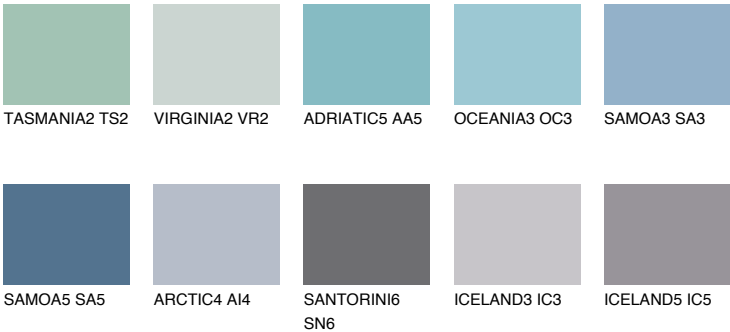

## SAMOA4 SA4

30% **TSR** 34%

### Matching colours

#### COLOURS

#### INTENSE

For more information on plasters and paints, go to [www.ceresit.en](http://www.ceresit.en)

\*The presented colours refer to plasters and paints offered by Ceresit. Due to the use of digital techniques, the presented colours might not represent the original ones, thus they cannot be considered as a reliable colour presentation. We recommend checking the authentic colour samples.