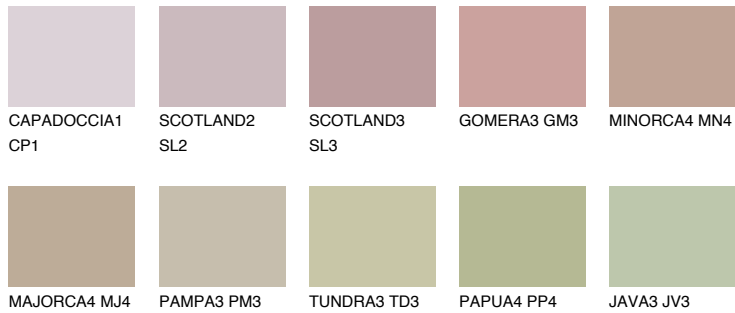

# COLOUR DETAILS

## COLUMBIA3 CL3

40% **TSR** 41%

### Matching colours

#### COLOURS