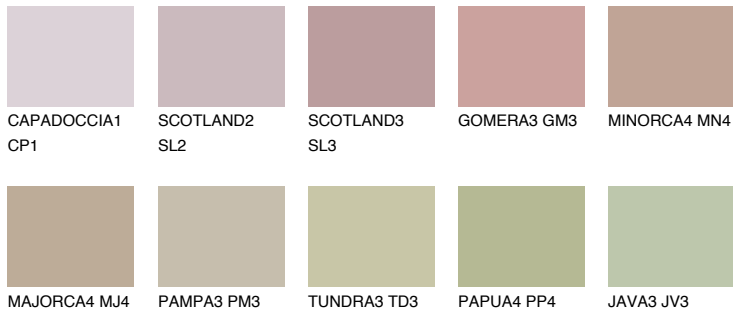

COLOUR DETAILS

COLUMBIA3 CL3

40% TSR 41%

Matching colours

COLOURS

INTENSE

For more information on plasters and paints, go to www.ceresit.en

*The presented colours refer to plasters and paints offered by Ceresit. Due to the use of digital techniques, the presented colours might not represent the original ones, thus they cannot be considered as a reliable colour presentation. We recommend checking the authentic colour samples.