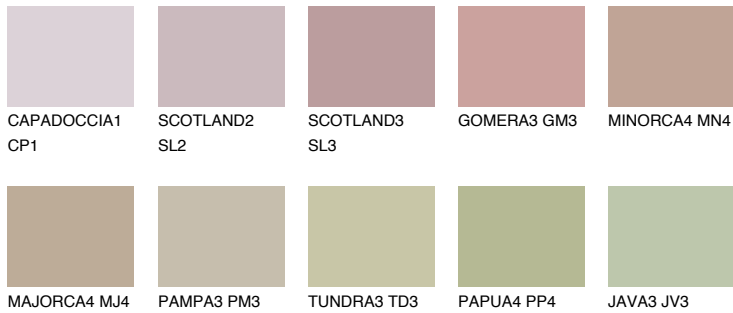

# COLOUR DETAILS

## COLUMBIA3 CL3

40% **TSR** 41%

### Matching colours

#### COLOURS