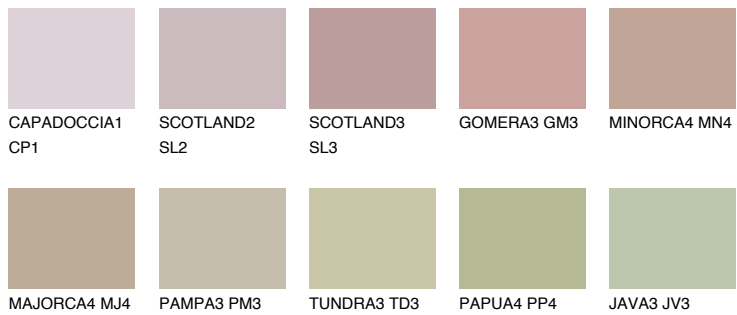

COLOUR DETAILS

COLUMBIA3 CL3

40% TSR 41%

Matching colours

COLOURS

INTENSE

For more information on plasters and paints, go to www.ceresit.en

*The presented colours refer to plasters and paints offered by Ceresit. Due to the use of digital techniques, the presented colours might not represent the original ones, thus they cannot be considered as a reliable colour presentation. We recommend checking the authentic colour samples.