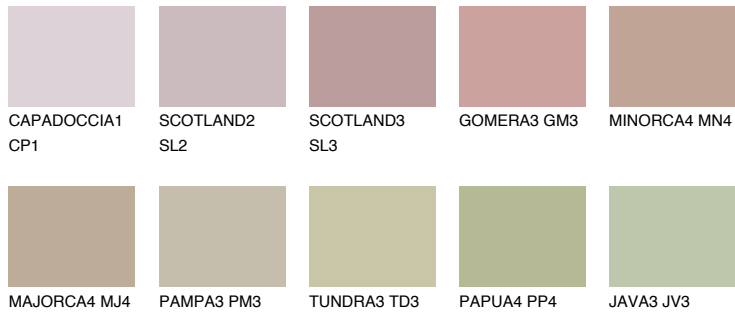

COLOUR DETAILS

COLUMBIA3 CL3

40% **TSR** 41%

Matching colours

COLOURS

INTENSE

For more information on plasters and paints, go to www.ceresit.en

*The presented colours refer to plasters and paints offered by Ceresit. Due to the use of digital techniques, the presented colours might not represent the original ones, thus they cannot be considered as a reliable colour presentation. We recommend checking the authentic colour samples.