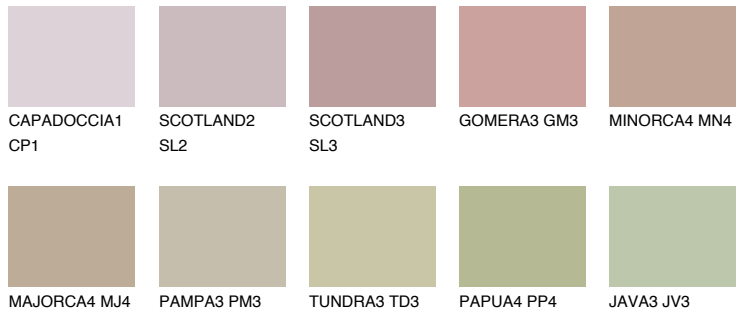

COLOUR DETAILS

COLUMBIA3 CL3

40% TSR 41%

Matching colours

COLOURS

INTENSE

For more information on plasters and paints, go to www.ceresit.en

*The presented colours refer to plasters and paints offered by Ceresit. Due to the use of digital techniques, the presented colours might not represent the original ones, thus they cannot be considered as a reliable colour presentation. We recommend checking the authentic colour samples.