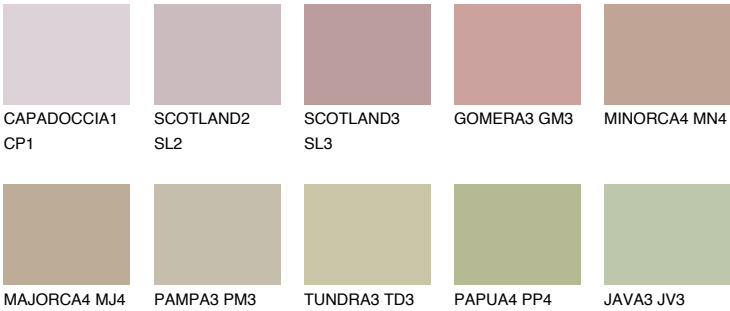

COLUMBIA3 CL3

40% **TSR** 41%

Matching colours

COLOURS

INTENSE

For more information on plasters and paints, go to www.ceresit.en

*The presented colours refer to plasters and paints offered by Ceresit. Due to the use of digital techniques, the presented colours might not represent the original ones, thus they cannot be considered as a reliable colour presentation. We recommend checking the authentic colour samples.