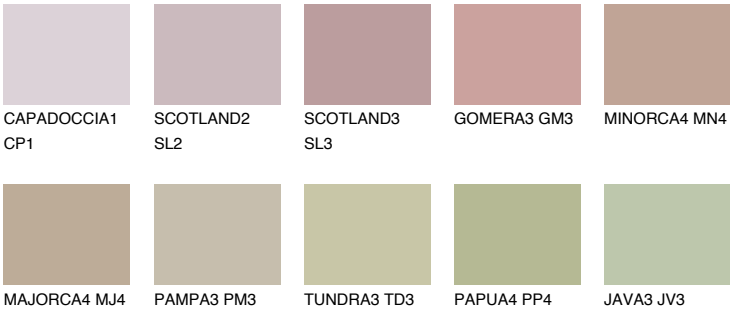

COLUMBIA3 CL3

40% TSR 41%

Matching colours

COLOURS

INTENSE

For more information on plasters and paints, go to www.ceresit.en

*The presented colours refer to plasters and paints offered by Ceresit. Due to the use of digital techniques, the presented colours might not represent the original ones, thus they cannot be considered as a reliable colour presentation. We recommend checking the authentic colour samples.