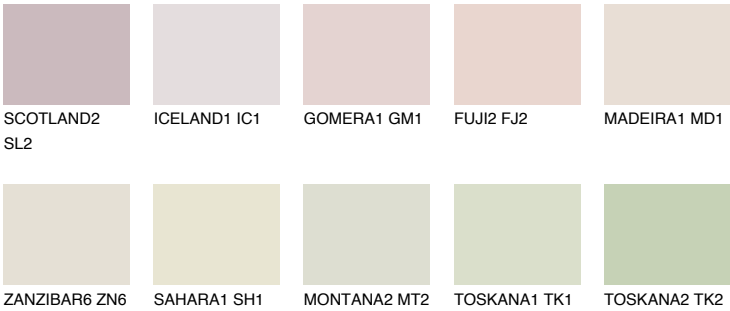

COLUMBIA2 CL2

66% **TSR** 61%

Matching colours

COLOURS

INTENSE

For more information on plasters and paints, go to www.ceresit.en

*The presented colours refer to plasters and paints offered by Ceresit. Due to the use of digital techniques, the presented colours might not represent the original ones, thus they cannot be considered as a reliable colour presentation. We recommend checking the authentic colour samples.