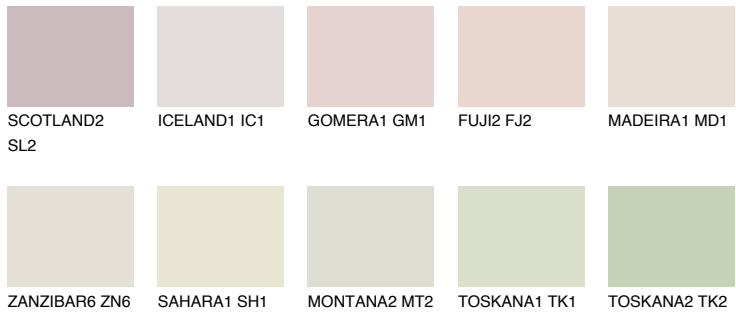

COLOUR DETAILS

COLUMBIA2 CL2

66% **TSR** 61%

Matching colours

COLOURS

INTENSE

For more information on plasters and paints, go to www.ceresit.en

*The presented colours refer to plasters and paints offered by Ceresit. Due to the use of digital techniques, the presented colours might not represent the original ones, thus they cannot be considered as a reliable colour presentation. We recommend checking the authentic colour samples.