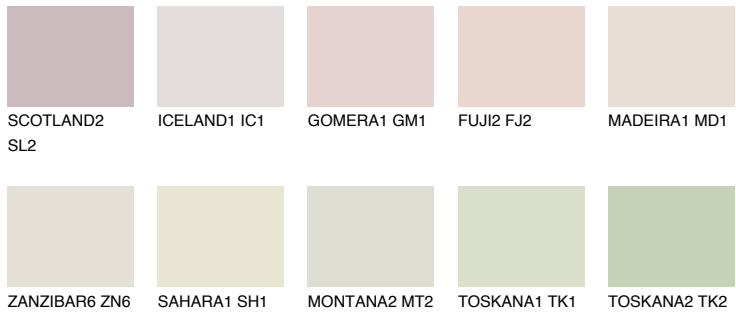

COLOUR DETAILS

COLUMBIA2 CL2

66% TSR 61%

Matching colours

COLOURS

INTENSE

For more information on plasters and paints, go to www.ceresit.en

*The presented colours refer to plasters and paints offered by Ceresit. Due to the use of digital techniques, the presented colours might not represent the original ones, thus they cannot be considered as a reliable colour presentation. We recommend checking the authentic colour samples.