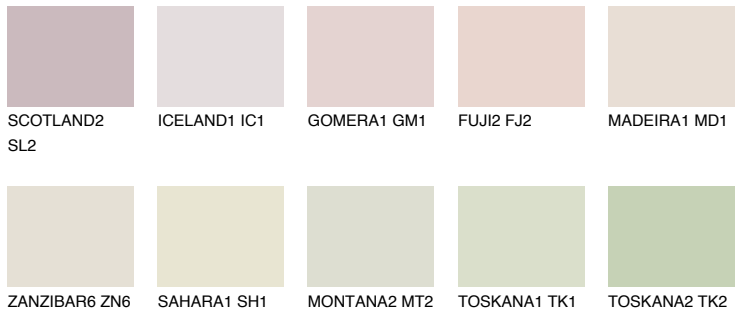

# COLOUR DETAILS

## COLUMBIA2 CL2

66% TSR 61%

### Matching colours

#### COLOURS