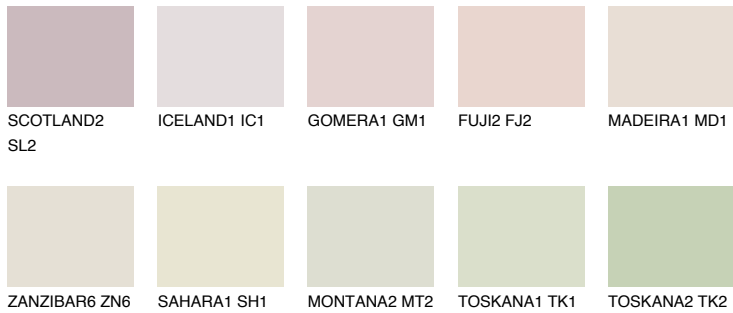

# COLOUR DETAILS

## COLUMBIA2 CL2

66% **TSR** 61%

### Matching colours

#### COLOURS