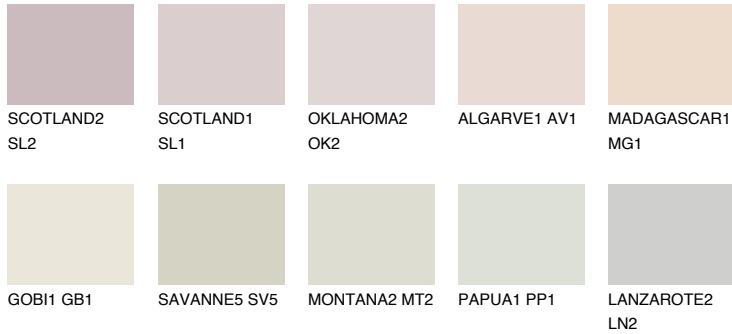

COLOUR DETAILS

COLUMBIA1 CL1

76% TSR 69%

Matching colours

COLOURS

INTENSE

For more information on plasters and paints, go to www.ceresit.en

*The presented colours refer to plasters and paints offered by Ceresit. Due to the use of digital techniques, the presented colours might not represent the original ones, thus they cannot be considered as a reliable colour presentation. We recommend checking the authentic colour samples.