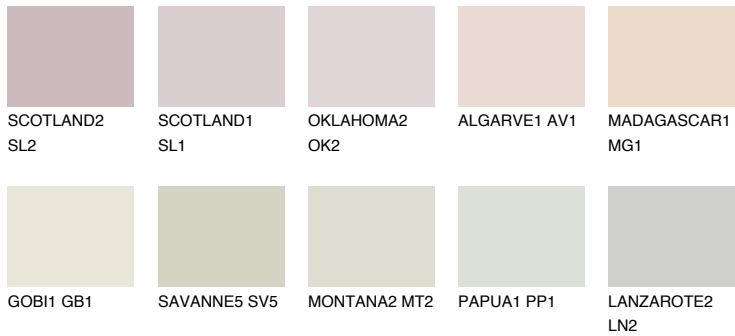

COLOUR DETAILS

COLUMBIA1 CL1

76% **TSR** 69%

Matching colours

COLOURS

INTENSE

For more information on plasters and paints, go to www.ceresit.en

*The presented colours refer to plasters and paints offered by Ceresit. Due to the use of digital techniques, the presented colours might not represent the original ones, thus they cannot be considered as a reliable colour presentation. We recommend checking the authentic colour samples.