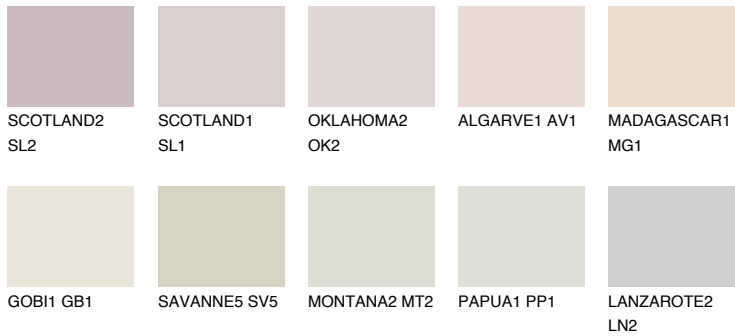

COLOUR DETAILS

COLUMBIA1 CL1

76% TSR 69%

Matching colours

COLOURS

INTENSE

For more information on plasters and paints, go to www.ceresit.en

*The presented colours refer to plasters and paints offered by Ceresit. Due to the use of digital techniques, the presented colours might not represent the original ones, thus they cannot be considered as a reliable colour presentation. We recommend checking the authentic colour samples.