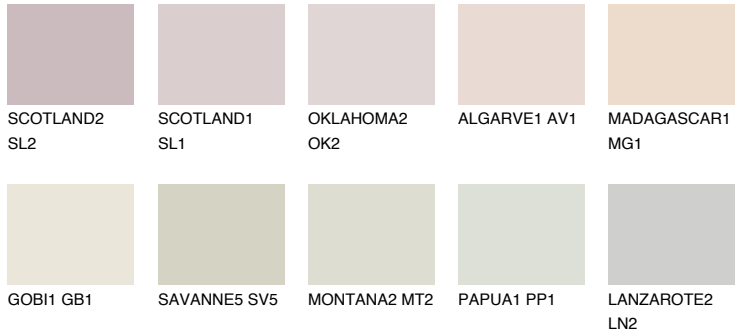

# COLOUR DETAILS

## COLUMBIA1 CL1

76% TSR 69%

### Matching colours

#### COLOURS