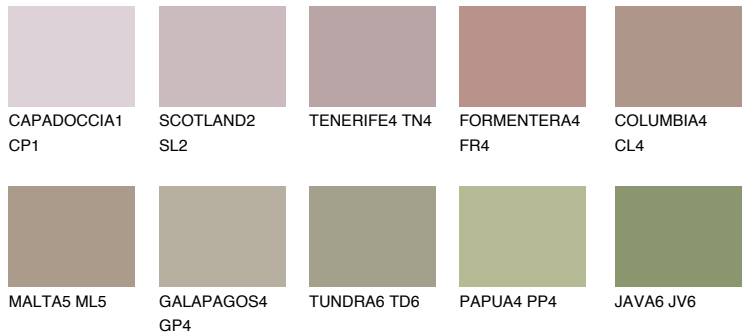

MADEIRA6 MD6

29% **TSR** 28%

Matching colours

COLOURS

INTENSE

For more information on plasters and paints, go to
www.ceresit.en

*The presented colours refer to plasters and paints offered by Ceresit. Due to the use of digital techniques, the presented colours might not represent the original ones, thus they cannot be considered as a reliable colour presentation. We recommend checking the authentic colour samples.