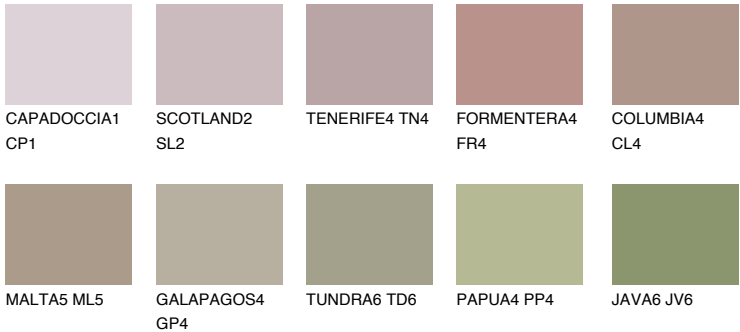

MADEIRA6 MD6

☀ 29% **TSR** 28%

Matching colours

COLOURS

INTENSE

For more information on plasters and paints, go to www.ceresit.en

*The presented colours refer to plasters and paints offered by Ceresit. Due to the use of digital techniques, the presented colours might not represent the original ones, thus they cannot be considered as a reliable colour presentation. We recommend checking the authentic colour samples.