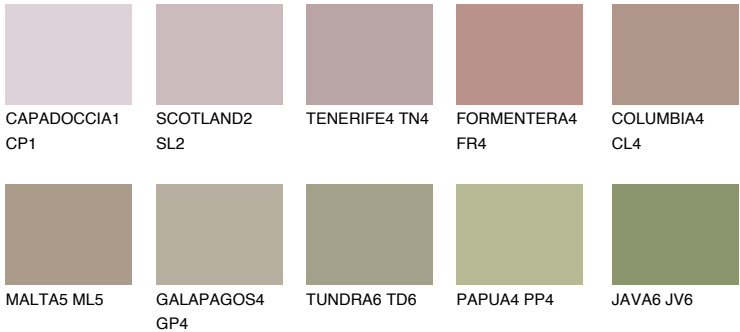

## MADEIRA6 MD6

29% **TSR** 28%

### Matching colours

#### COLOURS

#### INTENSE

For more information on plasters and paints, go to  
[www.ceresit.en](http://www.ceresit.en)

\*The presented colours refer to plasters and paints offered by Ceresit. Due to the use of digital techniques, the presented colours might not represent the original ones, thus they cannot be considered as a reliable colour presentation. We recommend checking the authentic colour samples.