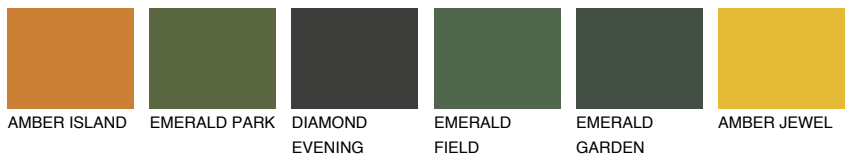

MADEIRA6 MD6

29% **TSR** 28%

Matching colours

COLOURS

INTENSE

For more information on plasters and paints, go to
www.ceresit.en

*The presented colours refer to plasters and paints offered by Ceresit. Due to the use of digital techniques, the presented colours might not represent the original ones, thus they cannot be considered as a reliable colour presentation. We recommend checking the authentic colour samples.