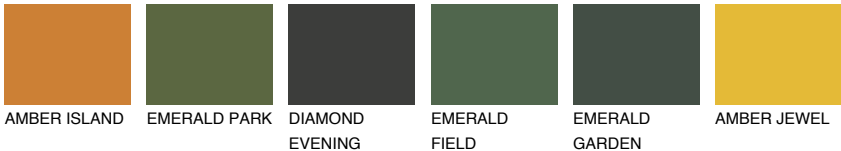

MADEIRA6 MD6

29% **TSR** 28%

Matching colours

COLOURS

INTENSE

For more information on plasters and paints, go to
www.ceresit.en

*The presented colours refer to plasters and paints offered by Ceresit. Due to the use of digital techniques, the presented colours might not represent the original ones, thus they cannot be considered as a reliable colour presentation. We recommend checking the authentic colour samples.