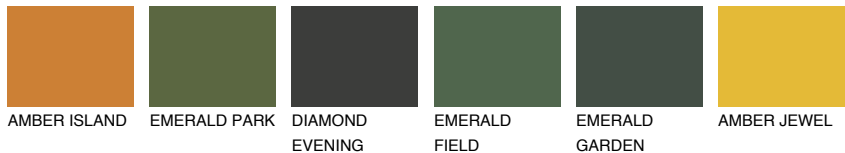

MADEIRA6 MD6

29% **TSR** 28%

Matching colours

COLOURS

INTENSE

For more information on plasters and paints, go to
www.ceresit.en

*The presented colours refer to plasters and paints offered by Ceresit. Due to the use of digital techniques, the presented colours might not represent the original ones, thus they cannot be considered as a reliable colour presentation. We recommend checking the authentic colour samples.