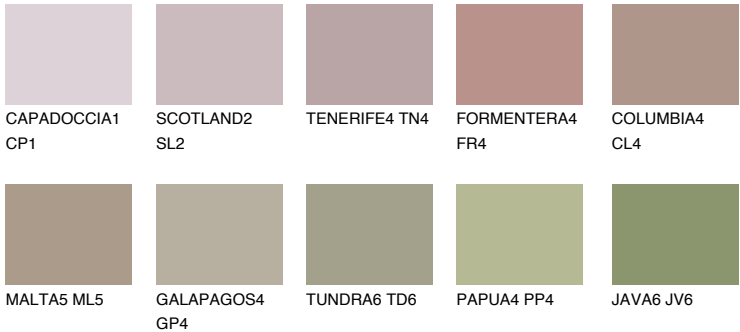

MADEIRA6 MD6

☀ 29% **TSR** 28%

Matching colours

COLOURS

INTENSE

For more information on plasters and paints, go to
www.ceresit.en

*The presented colours refer to plasters and paints offered by Ceresit. Due to the use of digital techniques, the presented colours might not represent the original ones, thus they cannot be considered as a reliable colour presentation. We recommend checking the authentic colour samples.