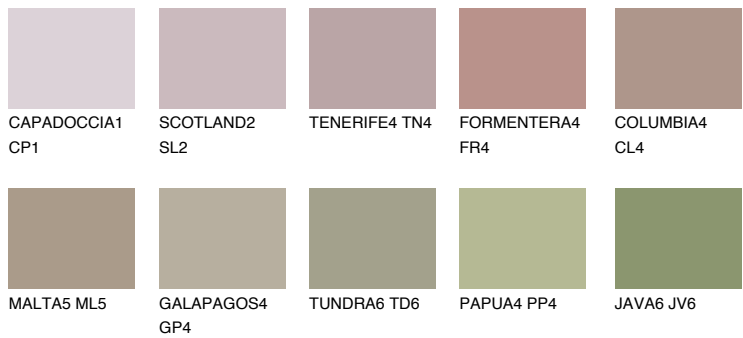

MADEIRA6 MD6

29% **TSR** 28%

Matching colours

COLOURS

INTENSE

For more information on plasters and paints, go to
www.ceresit.en

*The presented colours refer to plasters and paints offered by Ceresit. Due to the use of digital techniques, the presented colours might not represent the original ones, thus they cannot be considered as a reliable colour presentation. We recommend checking the authentic colour samples.