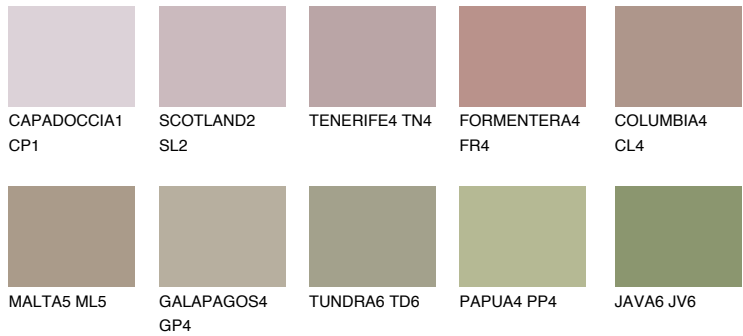

MADEIRA6 MD6

☀ 29% **TSR** 28%

Matching colours

COLOURS

INTENSE

For more information on plasters and paints, go to
www.ceresit.en

*The presented colours refer to plasters and paints offered by Ceresit. Due to the use of digital techniques, the presented colours might not represent the original ones, thus they cannot be considered as a reliable colour presentation. We recommend checking the authentic colour samples.