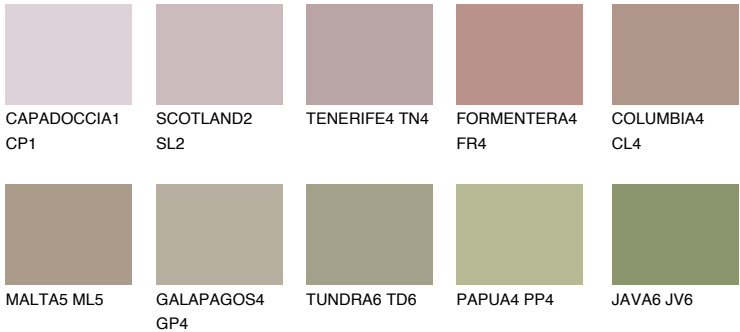

MADEIRA6 MD6

☀️ 29% **TSR** 28%

Matching colours

COLOURS

INTENSE

For more information on plasters and paints, go to www.ceresit.en

*The presented colours refer to plasters and paints offered by Ceresit. Due to the use of digital techniques, the presented colours might not represent the original ones, thus they cannot be considered as a reliable colour presentation. We recommend checking the authentic colour samples.