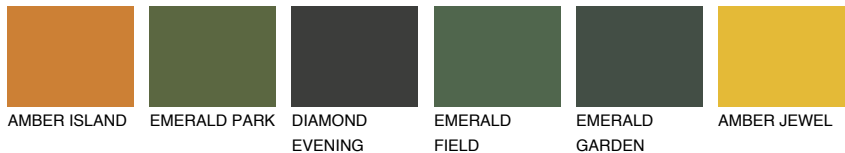

MADEIRA6 MD6

☀ 29% **TSR** 28%

Matching colours

COLOURS

INTENSE

For more information on plasters and paints, go to
www.ceresit.en

*The presented colours refer to plasters and paints offered by Ceresit. Due to the use of digital techniques, the presented colours might not represent the original ones, thus they cannot be considered as a reliable colour presentation. We recommend checking the authentic colour samples.