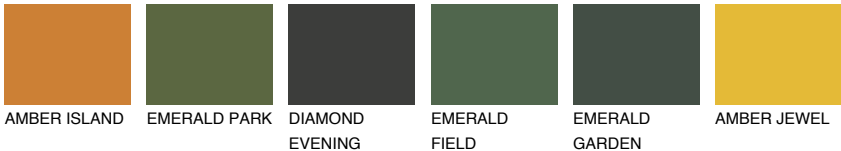

MADEIRA6 MD6

29% **TSR** 28%

Matching colours

COLOURS

INTENSE

For more information on plasters and paints, go to www.ceresit.en

*The presented colours refer to plasters and paints offered by Ceresit. Due to the use of digital techniques, the presented colours might not represent the original ones, thus they cannot be considered as a reliable colour presentation. We recommend checking the authentic colour samples.