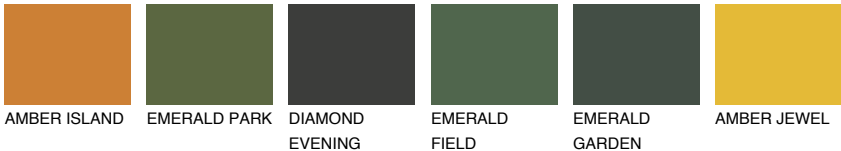

MADEIRA6 MD6

☀️ 29% **TSR** 28%

Matching colours

COLOURS

INTENSE

For more information on plasters and paints, go to www.ceresit.en

*The presented colours refer to plasters and paints offered by Ceresit. Due to the use of digital techniques, the presented colours might not represent the original ones, thus they cannot be considered as a reliable colour presentation. We recommend checking the authentic colour samples.