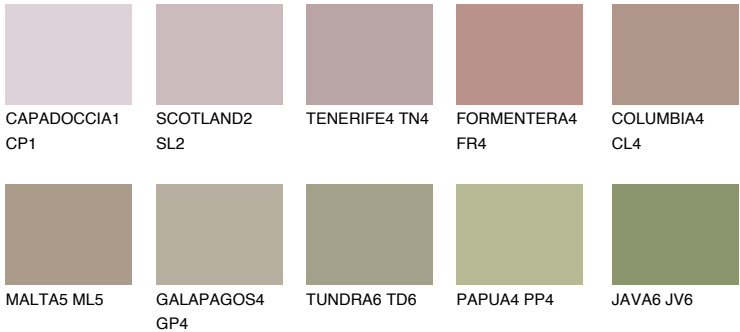

MADEIRA6 MD6

29% **TSR** 28%

Matching colours

COLOURS

INTENSE

For more information on plasters and paints, go to www.ceresit.en

*The presented colours refer to plasters and paints offered by Ceresit. Due to the use of digital techniques, the presented colours might not represent the original ones, thus they cannot be considered as a reliable colour presentation. We recommend checking the authentic colour samples.