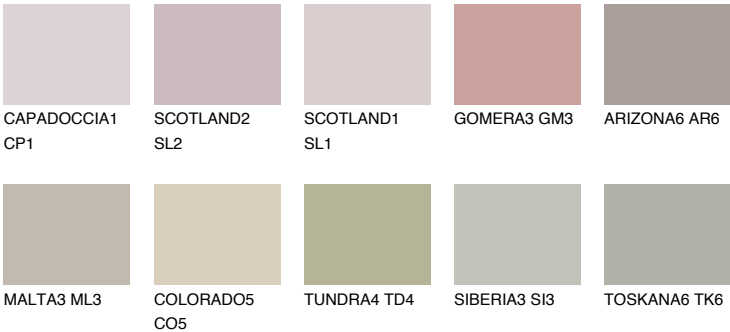

MADEIRA5 MD5

42% **TSR** 41%

Matching colours

COLOURS

INTENSE

For more information on plasters and paints, go to www.ceresit.en

*The presented colours refer to plasters and paints offered by Ceresit. Due to the use of digital techniques, the presented colours might not represent the original ones, thus they cannot be considered as a reliable colour presentation. We recommend checking the authentic colour samples.