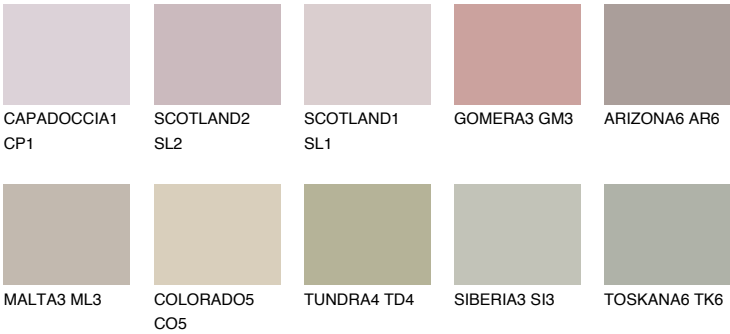

## MADEIRA5 MD5

42% **TSR** 41%

### Matching colours

#### COLOURS

#### INTENSE

For more information on plasters and paints, go to [www.ceresit.en](http://www.ceresit.en)

\*The presented colours refer to plasters and paints offered by Ceresit. Due to the use of digital techniques, the presented colours might not represent the original ones, thus they cannot be considered as a reliable colour presentation. We recommend checking the authentic colour samples.