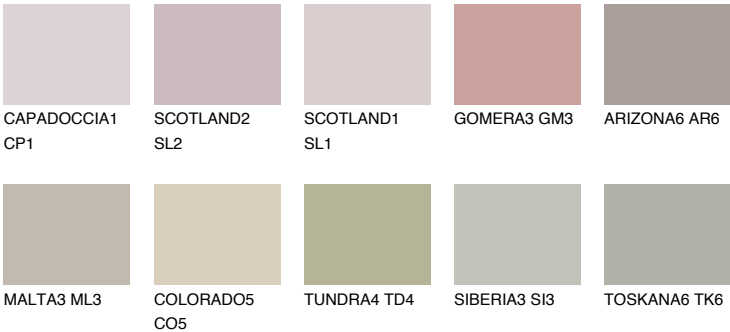

## MADEIRA5 MD5

42% **TSR** 41%

### Matching colours

#### COLOURS

#### INTENSE

For more information on plasters and paints, go to [www.ceresit.en](http://www.ceresit.en)

\*The presented colours refer to plasters and paints offered by Ceresit. Due to the use of digital techniques, the presented colours might not represent the original ones, thus they cannot be considered as a reliable colour presentation. We recommend checking the authentic colour samples.