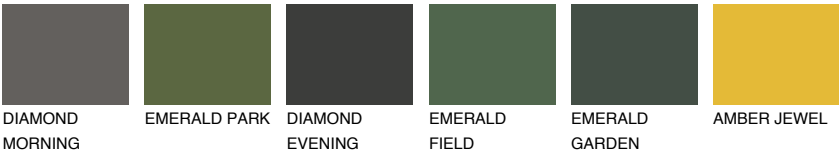

MADEIRA5 MD5

42% **TSR** 41%

Matching colours

COLOURS

INTENSE

For more information on plasters and paints, go to www.ceresit.en

*The presented colours refer to plasters and paints offered by Ceresit. Due to the use of digital techniques, the presented colours might not represent the original ones, thus they cannot be considered as a reliable colour presentation. We recommend checking the authentic colour samples.