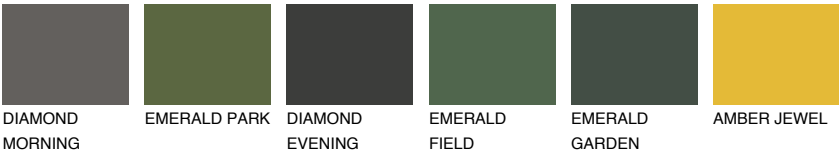

COLOUR DETAILS

MADEIRA4 MD4

51% TSR 49%

Matching colours

COLOURS

INTENSE

For more information on plasters and paints, go to www.ceresit.en

*The presented colours refer to plasters and paints offered by Ceresit. Due to the use of digital techniques, the presented colours might not represent the original ones, thus they cannot be considered as a reliable colour presentation. We recommend checking the authentic colour samples.