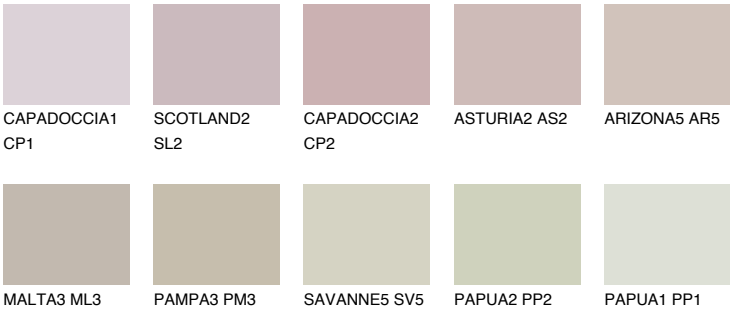

COLOUR DETAILS

MADEIRA4 MD4

51% TSR 49%

Matching colours

COLOURS

INTENSE

For more information on plasters and paints, go to www.ceresit.en

*The presented colours refer to plasters and paints offered by Ceresit. Due to the use of digital techniques, the presented colours might not represent the original ones, thus they cannot be considered as a reliable colour presentation. We recommend checking the authentic colour samples.