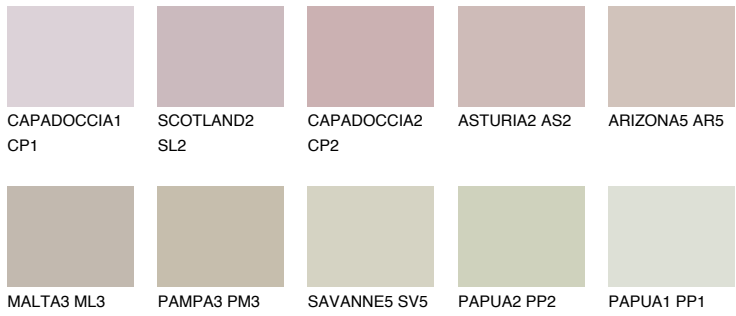

COLOUR DETAILS

MADEIRA4 MD4

51% TSR 49%

Matching colours

COLOURS

INTENSE

For more information on plasters and paints, go to www.ceresit.en

*The presented colours refer to plasters and paints offered by Ceresit. Due to the use of digital techniques, the presented colours might not represent the original ones, thus they cannot be considered as a reliable colour presentation. We recommend checking the authentic colour samples.