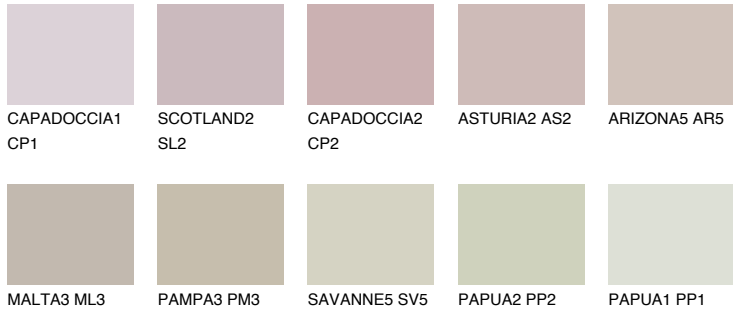

# COLOUR DETAILS

### Matching colours

#### COLOURS

#### INTENSE

For more information on plasters and paints, go to [www.ceresit.en](http://www.ceresit.en)

\*The presented colours refer to plasters and paints offered by Ceresit. Due to the use of digital techniques, the presented colours might not represent the original ones, thus they cannot be considered as a reliable colour presentation. We recommend checking the authentic colour samples.