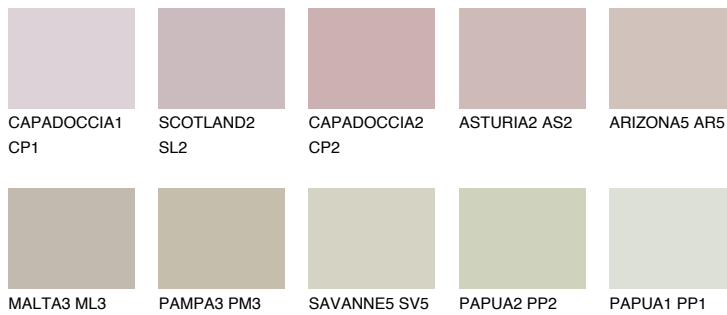

COLOUR DETAILS

MADEIRA4 MD4

51% TSR 49%

Matching colours

COLOURS

INTENSE

For more information on plasters and paints, go to www.ceresit.en

*The presented colours refer to plasters and paints offered by Ceresit. Due to the use of digital techniques, the presented colours might not represent the original ones, thus they cannot be considered as a reliable colour presentation. We recommend checking the authentic colour samples.