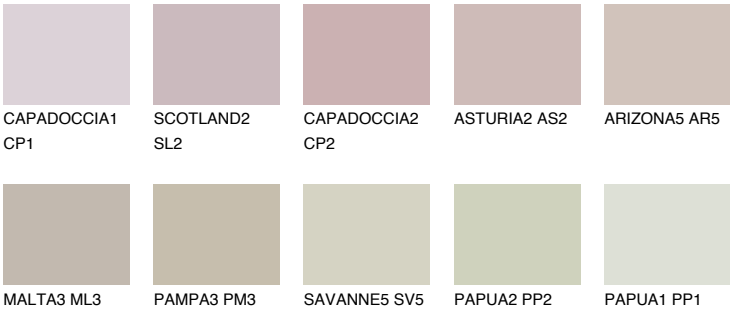

MADEIRA4 MD4

51% TSR 49%

Matching colours

COLOURS

INTENSE

For more information on plasters and paints, go to www.ceresit.en

*The presented colours refer to plasters and paints offered by Ceresit. Due to the use of digital techniques, the presented colours might not represent the original ones, thus they cannot be considered as a reliable colour presentation. We recommend checking the authentic colour samples.