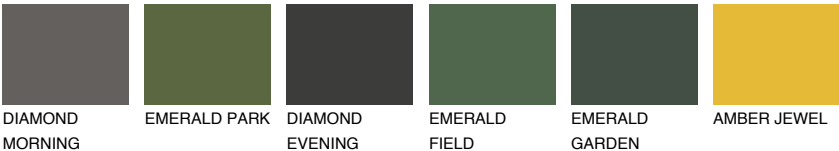

MADEIRA4 MD4

51% TSR 49%

Matching colours

COLOURS

INTENSE

For more information on plasters and paints, go to www.ceresit.en

*The presented colours refer to plasters and paints offered by Ceresit. Due to the use of digital techniques, the presented colours might not represent the original ones, thus they cannot be considered as a reliable colour presentation. We recommend checking the authentic colour samples.