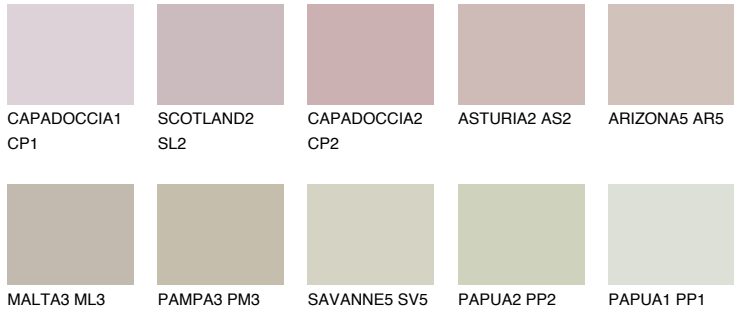

# COLOUR DETAILS

### Matching colours

#### COLOURS

#### INTENSE

For more information on plasters and paints, go to [www.ceresit.en](http://www.ceresit.en)

\*The presented colours refer to plasters and paints offered by Ceresit. Due to the use of digital techniques, the presented colours might not represent the original ones, thus they cannot be considered as a reliable colour presentation. We recommend checking the authentic colour samples.