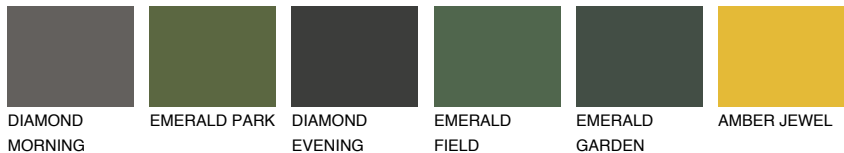

COLOUR DETAILS

MADEIRA4 MD4

51% TSR 49%

Matching colours

COLOURS

INTENSE

For more information on plasters and paints, go to www.ceresit.en

*The presented colours refer to plasters and paints offered by Ceresit. Due to the use of digital techniques, the presented colours might not represent the original ones, thus they cannot be considered as a reliable colour presentation. We recommend checking the authentic colour samples.