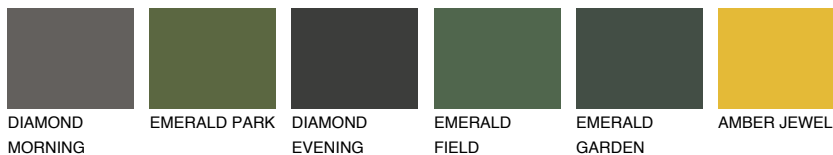

COLOUR DETAILS

MADEIRA4 MD4

51% TSR 49%

Matching colours

COLOURS

INTENSE

For more information on plasters and paints, go to www.ceresit.en

*The presented colours refer to plasters and paints offered by Ceresit. Due to the use of digital techniques, the presented colours might not represent the original ones, thus they cannot be considered as a reliable colour presentation. We recommend checking the authentic colour samples.