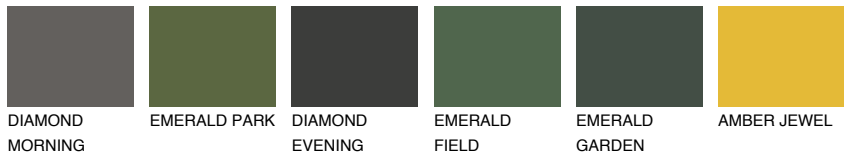

COLOUR DETAILS

MADEIRA4 MD4

51% TSR 49%

Matching colours

COLOURS

INTENSE

For more information on plasters and paints, go to www.ceresit.en

*The presented colours refer to plasters and paints offered by Ceresit. Due to the use of digital techniques, the presented colours might not represent the original ones, thus they cannot be considered as a reliable colour presentation. We recommend checking the authentic colour samples.