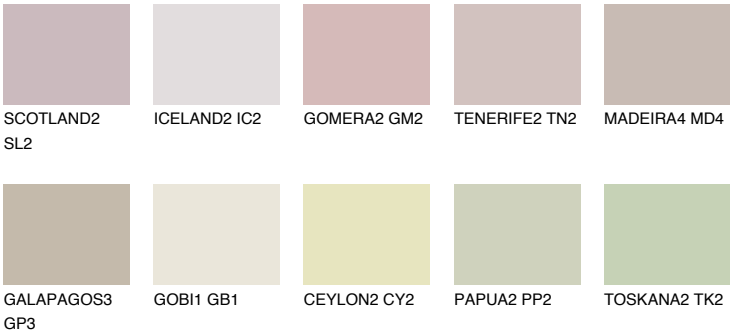

# COLOUR DETAILS

## MADEIRA3 MD3

52% TSR 50%

### Matching colours

#### COLOURS