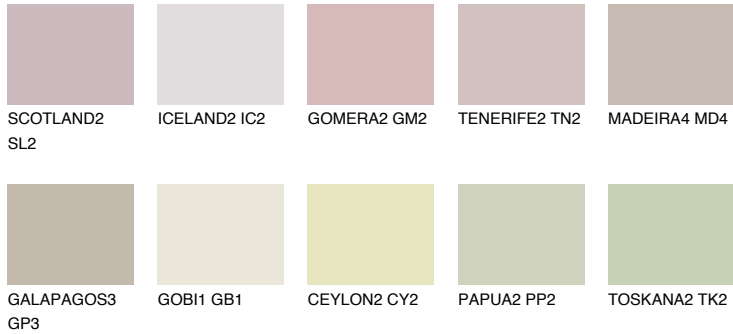

# COLOUR DETAILS

## MADEIRA3 MD3

52% TSR 50%

### Matching colours

#### COLOURS