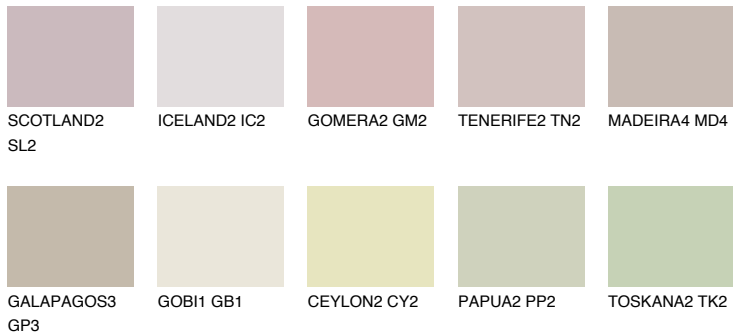

COLOUR DETAILS

MADEIRA3 MD3

52% TSR 50%

Matching colours

COLOURS

INTENSE

For more information on plasters and paints, go to www.ceresit.en

*The presented colours refer to plasters and paints offered by Ceresit. Due to the use of digital techniques, the presented colours might not represent the original ones, thus they cannot be considered as a reliable colour presentation. We recommend checking the authentic colour samples.