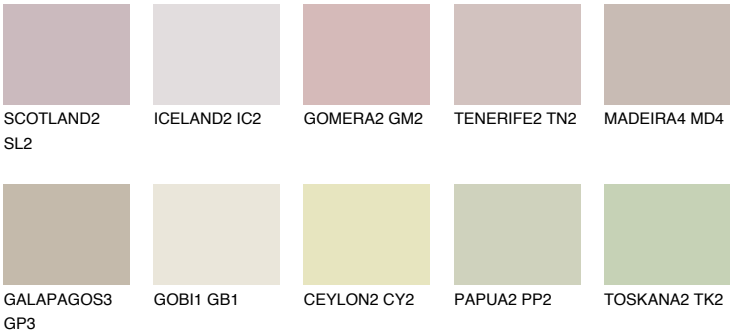

## MADEIRA3 MD3

52% TSR 50%

### Matching colours

#### COLOURS

#### INTENSE

For more information on plasters and paints, go to [www.ceresit.en](http://www.ceresit.en)

\*The presented colours refer to plasters and paints offered by Ceresit. Due to the use of digital techniques, the presented colours might not represent the original ones, thus they cannot be considered as a reliable colour presentation. We recommend checking the authentic colour samples.