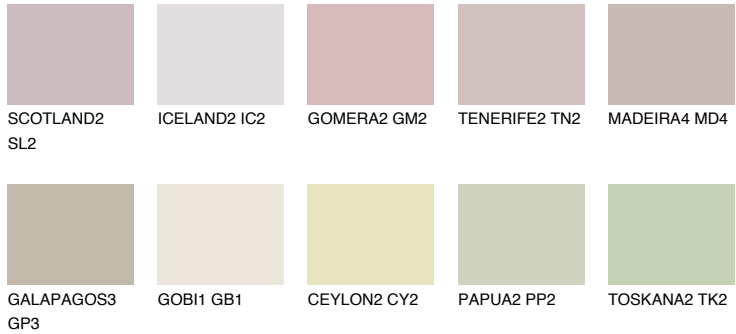

COLOUR DETAILS

MADEIRA3 MD3

52% TSR 50%

Matching colours

COLOURS

INTENSE

For more information on plasters and paints, go to www.ceresit.en

*The presented colours refer to plasters and paints offered by Ceresit. Due to the use of digital techniques, the presented colours might not represent the original ones, thus they cannot be considered as a reliable colour presentation. We recommend checking the authentic colour samples.