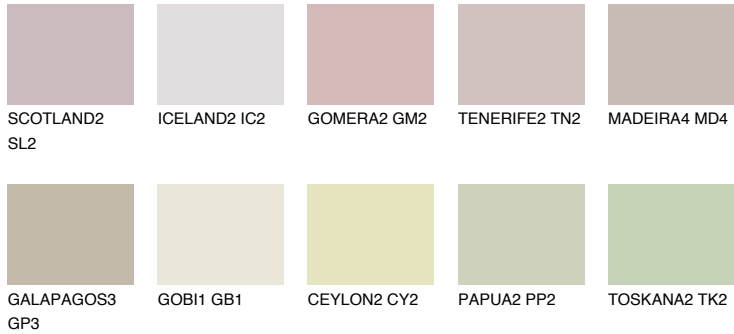

# COLOUR DETAILS

## MADEIRA3 MD3

52% TSR 50%

### Matching colours

#### COLOURS