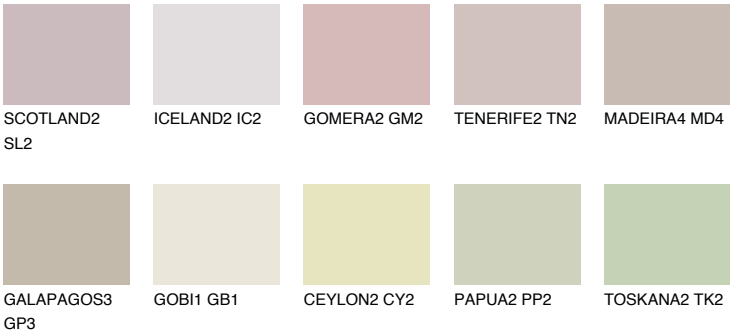

MADEIRA3 MD3

52% TSR 50%

Matching colours

COLOURS

INTENSE

For more information on plasters and paints, go to www.ceresit.en

*The presented colours refer to plasters and paints offered by Ceresit. Due to the use of digital techniques, the presented colours might not represent the original ones, thus they cannot be considered as a reliable colour presentation. We recommend checking the authentic colour samples.