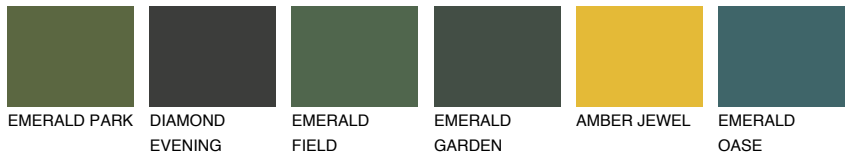

COLOUR DETAILS

MADEIRA2 MD2

66% TSR 64%

Matching colours

COLOURS

INTENSE

For more information on plasters and paints, go to www.ceresit.en

*The presented colours refer to plasters and paints offered by Ceresit. Due to the use of digital techniques, the presented colours might not represent the original ones, thus they cannot be considered as a reliable colour presentation. We recommend checking the authentic colour samples.