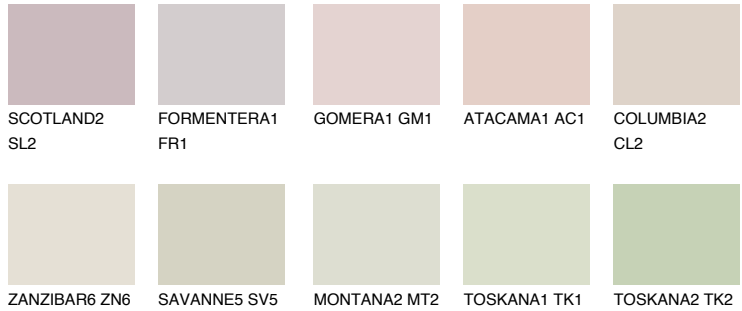

# COLOUR DETAILS

## MADEIRA2 MD2

66% TSR 64%

### Matching colours

#### COLOURS