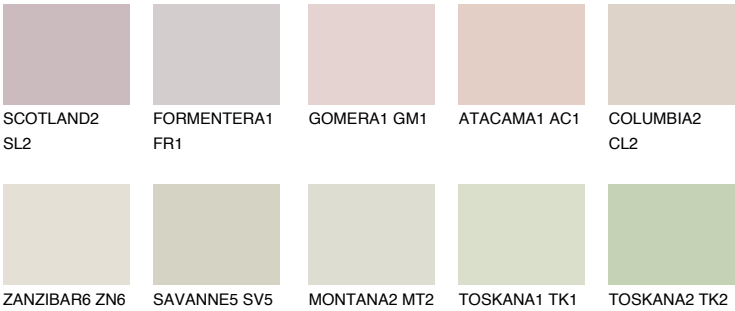

COLOUR DETAILS

MADEIRA2 MD2

66% TSR 64%

Matching colours

COLOURS

INTENSE

For more information on plasters and paints, go to www.ceresit.en

*The presented colours refer to plasters and paints offered by Ceresit. Due to the use of digital techniques, the presented colours might not represent the original ones, thus they cannot be considered as a reliable colour presentation. We recommend checking the authentic colour samples.