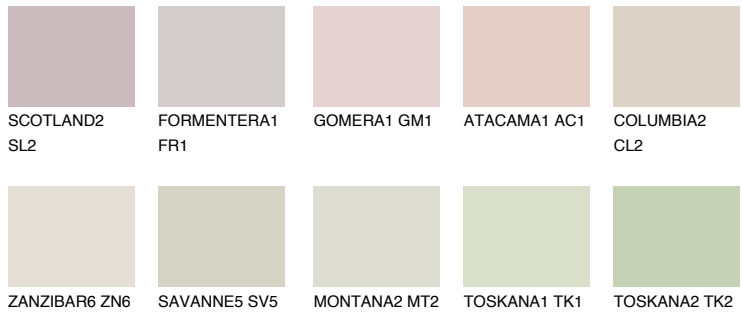

# COLOUR DETAILS

## MADEIRA2 MD2

66% TSR 64%

### Matching colours

#### COLOURS