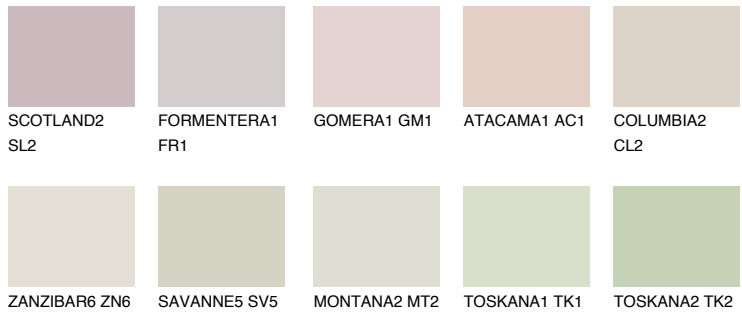

COLOUR DETAILS

MADEIRA2 MD2

66% TSR 64%

Matching colours

COLOURS

INTENSE

For more information on plasters and paints, go to www.ceresit.en

*The presented colours refer to plasters and paints offered by Ceresit. Due to the use of digital techniques, the presented colours might not represent the original ones, thus they cannot be considered as a reliable colour presentation. We recommend checking the authentic colour samples.