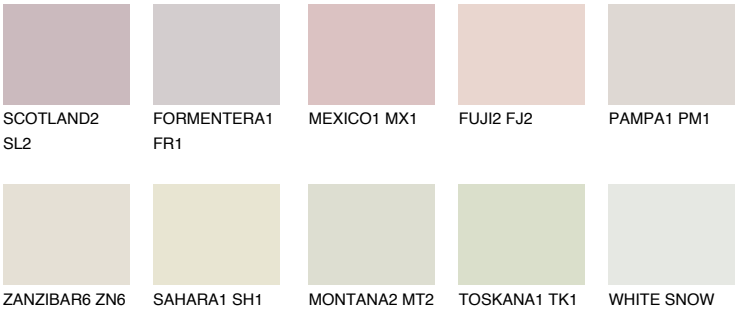

## MADEIRA1 MD1

74% TSR 72%

### Matching colours

#### COLOURS

#### INTENSE

For more information on plasters and paints, go to [www.ceresit.en](http://www.ceresit.en)

\*The presented colours refer to plasters and paints offered by Ceresit. Due to the use of digital techniques, the presented colours might not represent the original ones, thus they cannot be considered as a reliable colour presentation. We recommend checking the authentic colour samples.