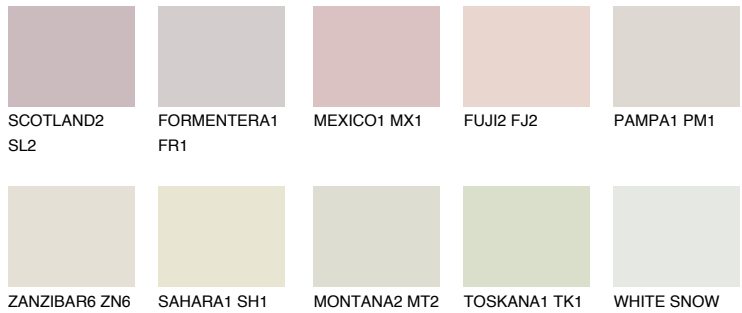

COLOUR DETAILS

MADEIRA1 MD1

74% TSR 72%

Matching colours

COLOURS

INTENSE

For more information on plasters and paints, go to www.ceresit.en

*The presented colours refer to plasters and paints offered by Ceresit. Due to the use of digital techniques, the presented colours might not represent the original ones, thus they cannot be considered as a reliable colour presentation. We recommend checking the authentic colour samples.