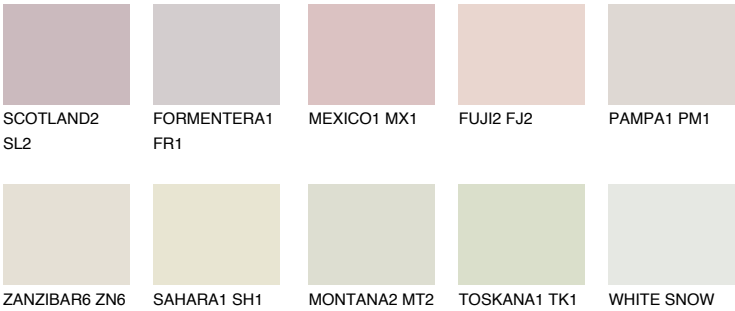

MADEIRA1 MD1

74% TSR 72%

Matching colours

COLOURS

INTENSE

For more information on plasters and paints, go to www.ceresit.en

*The presented colours refer to plasters and paints offered by Ceresit. Due to the use of digital techniques, the presented colours might not represent the original ones, thus they cannot be considered as a reliable colour presentation. We recommend checking the authentic colour samples.