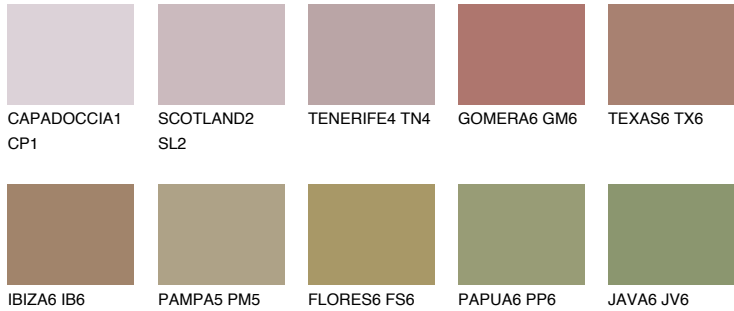

COLOUR DETAILS

MINORCA6 MN6

19% **TSR** 20%

Matching colours

COLOURS

INTENSE

For more information on plasters and paints, go to www.ceresit.en

*The presented colours refer to plasters and paints offered by Ceresit. Due to the use of digital techniques, the presented colours might not represent the original ones, thus they cannot be considered as a reliable colour presentation. We recommend checking the authentic colour samples.