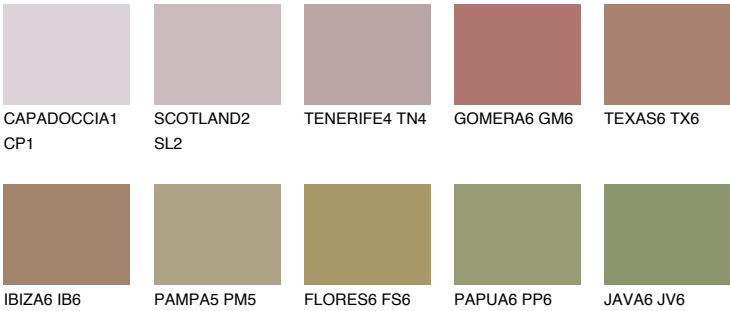

MINORCA6 MN6

19% **TSR** 20%

Matching colours

COLOURS

INTENSE

For more information on plasters and paints, go to www.ceresit.en

*The presented colours refer to plasters and paints offered by Ceresit. Due to the use of digital techniques, the presented colours might not represent the original ones, thus they cannot be considered as a reliable colour presentation. We recommend checking the authentic colour samples.