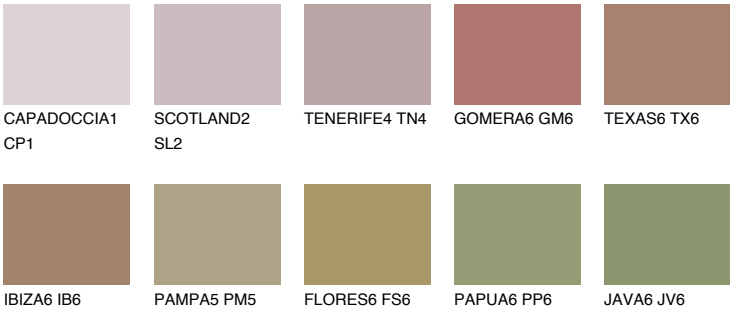

MINORCA6 MN6

☀ 19% **TSR 20%**

Matching colours

COLOURS

INTENSE

For more information on plasters and paints, go to
www.ceresit.en

*The presented colours refer to plasters and paints offered by Ceresit. Due to the use of digital techniques, the presented colours might not represent the original ones, thus they cannot be considered as a reliable colour presentation. We recommend checking the authentic colour samples.