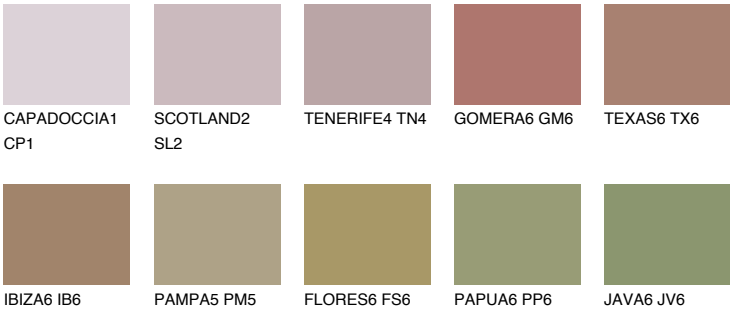

## MINORCA6 MN6

☀️ 19%    **TSR 20%**

### Matching colours

#### COLOURS

#### INTENSE

For more information on plasters and paints, go to  
[www.ceresit.en](http://www.ceresit.en)

\*The presented colours refer to plasters and paints offered by Ceresit. Due to the use of digital techniques, the presented colours might not represent the original ones, thus they cannot be considered as a reliable colour presentation. We recommend checking the authentic colour samples.