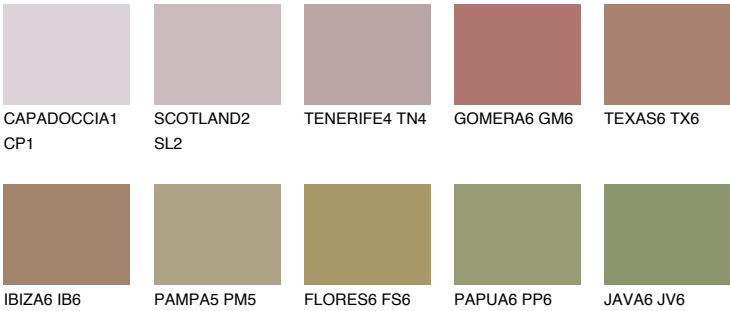

## MINORCA6 MN6

☀ 19%    **TSR 20%**

### Matching colours

#### COLOURS

#### INTENSE

For more information on plasters and paints, go to [www.ceresit.en](http://www.ceresit.en)

\*The presented colours refer to plasters and paints offered by Ceresit. Due to the use of digital techniques, the presented colours might not represent the original ones, thus they cannot be considered as a reliable colour presentation. We recommend checking the authentic colour samples.