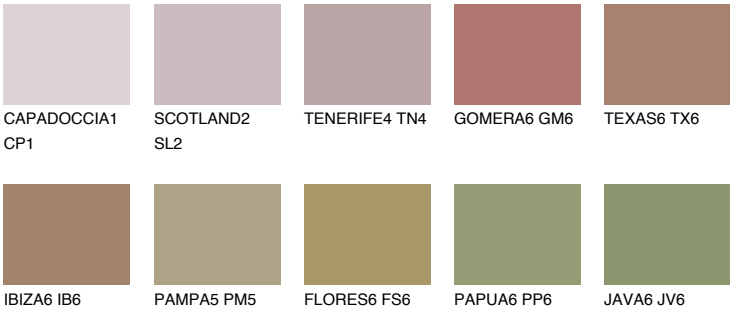

MINORCA6 MN6

☀️ 19% **TSR 20%**

Matching colours

COLOURS

INTENSE

For more information on plasters and paints, go to www.ceresit.en

*The presented colours refer to plasters and paints offered by Ceresit. Due to the use of digital techniques, the presented colours might not represent the original ones, thus they cannot be considered as a reliable colour presentation. We recommend checking the authentic colour samples.