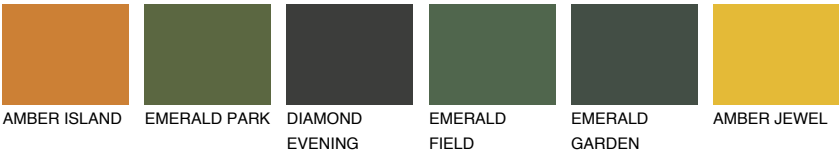

MINORCA6 MN6

☀️ 19%   **TSR 20%**

Matching colours

COLOURS

INTENSE

For more information on plasters and paints, go to
www.ceresit.en

*The presented colours refer to plasters and paints offered by Ceresit. Due to the use of digital techniques, the presented colours might not represent the original ones, thus they cannot be considered as a reliable colour presentation. We recommend checking the authentic colour samples.