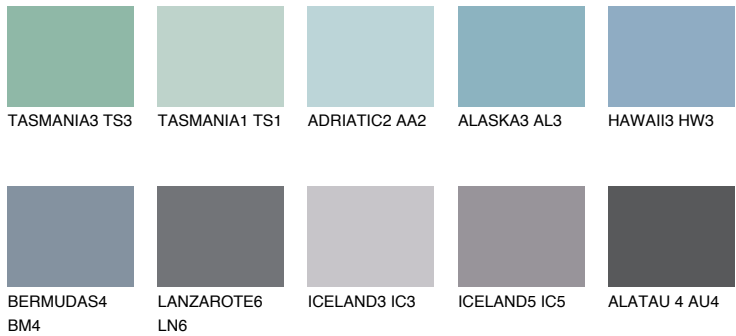

COLOUR DETAILS

SAMOA3 SA3

42% TSR 45%

Matching colours

COLOURS

INTENSE

For more information on plasters and paints, go to www.ceresit.en

*The presented colours refer to plasters and paints offered by Ceresit. Due to the use of digital techniques, the presented colours might not represent the original ones, thus they cannot be considered as a reliable colour presentation. We recommend checking the authentic colour samples.