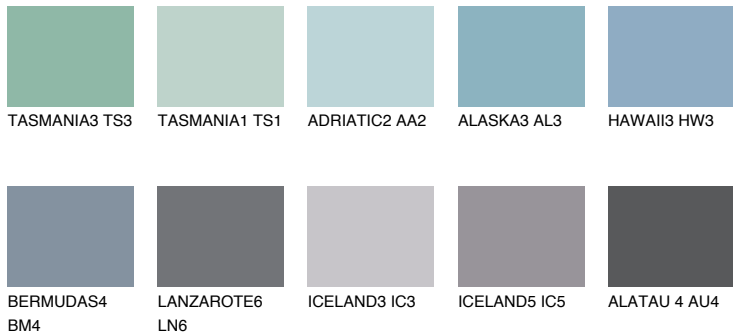

COLOUR DETAILS

SAMOA3 SA3

42% TSR 45%

Matching colours

COLOURS

INTENSE

For more information on plasters and paints, go to www.ceresit.en

*The presented colours refer to plasters and paints offered by Ceresit. Due to the use of digital techniques, the presented colours might not represent the original ones, thus they cannot be considered as a reliable colour presentation. We recommend checking the authentic colour samples.