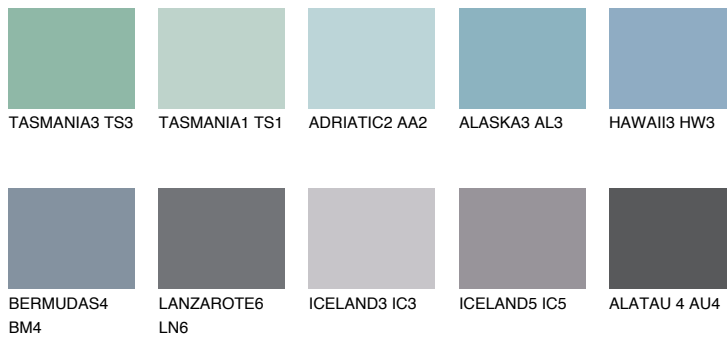

COLOUR DETAILS

SAMOA3 SA3

42% TSR 45%

Matching colours

COLOURS

INTENSE

For more information on plasters and paints, go to www.ceresit.en

*The presented colours refer to plasters and paints offered by Ceresit. Due to the use of digital techniques, the presented colours might not represent the original ones, thus they cannot be considered as a reliable colour presentation. We recommend checking the authentic colour samples.