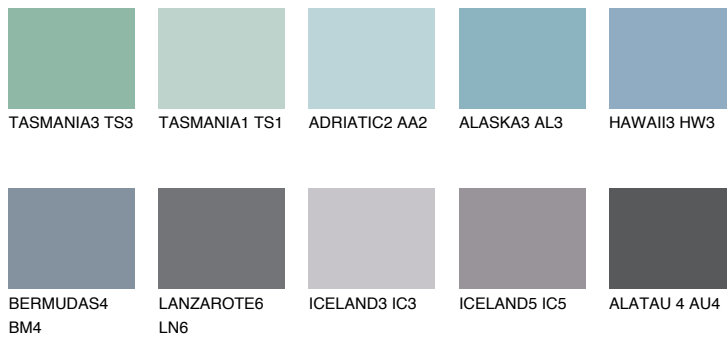

# COLOUR DETAILS

## SAMOA3 SA3

42% TSR 45%

### Matching colours

#### COLOURS