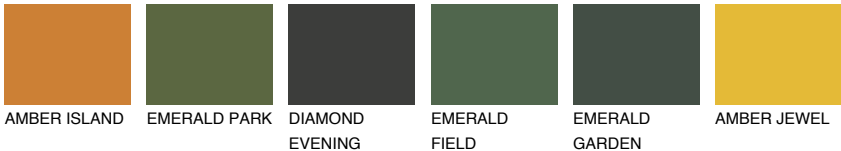

MINORCA5 MN5

☀ 27% **TSR 30%**

Matching colours

COLOURS

INTENSE

For more information on plasters and paints, go to
www.ceresit.en

*The presented colours refer to plasters and paints offered by Ceresit. Due to the use of digital techniques, the presented colours might not represent the original ones, thus they cannot be considered as a reliable colour presentation. We recommend checking the authentic colour samples.