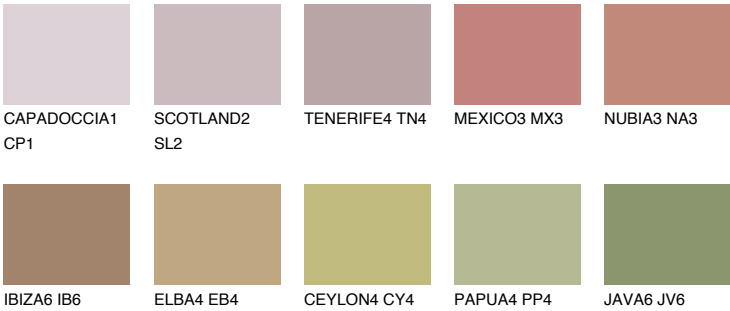

## MINORCA5 MN5

☀ 27%    **TSR 30%**

### Matching colours

#### COLOURS

#### INTENSE

For more information on plasters and paints, go to  
[www.ceresit.en](http://www.ceresit.en)

\*The presented colours refer to plasters and paints offered by Ceresit. Due to the use of digital techniques, the presented colours might not represent the original ones, thus they cannot be considered as a reliable colour presentation. We recommend checking the authentic colour samples.