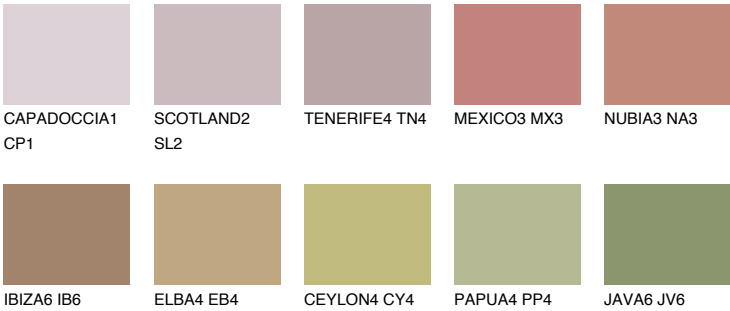

MINORCA5 MN5

☀ 27% **TSR 30%**

Matching colours

COLOURS

INTENSE

For more information on plasters and paints, go to www.ceresit.en

*The presented colours refer to plasters and paints offered by Ceresit. Due to the use of digital techniques, the presented colours might not represent the original ones, thus they cannot be considered as a reliable colour presentation. We recommend checking the authentic colour samples.