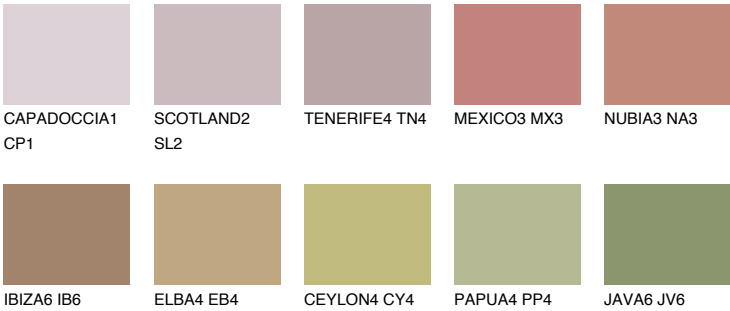

MINORCA5 MN5

☀ 27% **TSR 30%**

Matching colours

COLOURS

INTENSE

For more information on plasters and paints, go to
www.ceresit.en

*The presented colours refer to plasters and paints offered by Ceresit. Due to the use of digital techniques, the presented colours might not represent the original ones, thus they cannot be considered as a reliable colour presentation. We recommend checking the authentic colour samples.