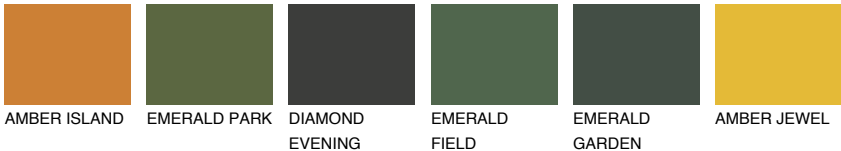

MINORCA5 MN5

☀ 27% **TSR 30%**

Matching colours

COLOURS

INTENSE

For more information on plasters and paints, go to www.ceresit.en

*The presented colours refer to plasters and paints offered by Ceresit. Due to the use of digital techniques, the presented colours might not represent the original ones, thus they cannot be considered as a reliable colour presentation. We recommend checking the authentic colour samples.