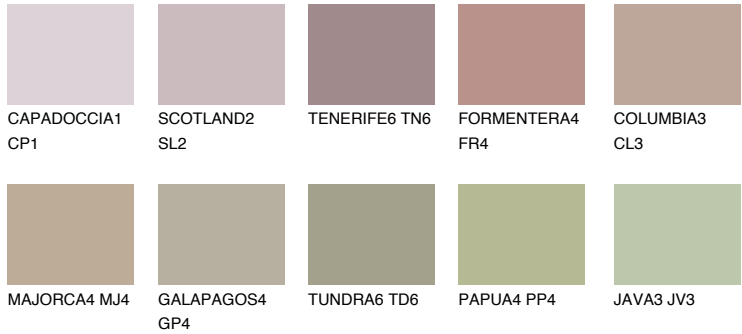

# COLOUR DETAILS

### Matching colours

#### COLOURS

#### INTENSE

For more information on plasters and paints, go to [www.ceresit.en](http://www.ceresit.en)

\*The presented colours refer to plasters and paints offered by Ceresit. Due to the use of digital techniques, the presented colours might not represent the original ones, thus they cannot be considered as a reliable colour presentation. We recommend checking the authentic colour samples.