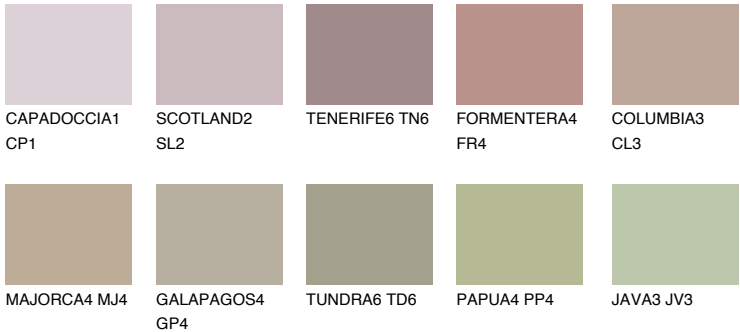

## MINORCA4 MN4

40% **TSR** 41%

### Matching colours

#### COLOURS

#### INTENSE

For more information on plasters and paints, go to [www.ceresit.en](http://www.ceresit.en)

\*The presented colours refer to plasters and paints offered by Ceresit. Due to the use of digital techniques, the presented colours might not represent the original ones, thus they cannot be considered as a reliable colour presentation. We recommend checking the authentic colour samples.