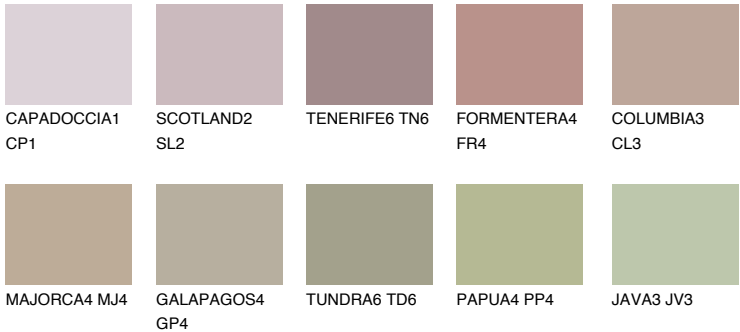

MINORCA4 MN4

40% **TSR** 41%

Matching colours

COLOURS

INTENSE

For more information on plasters and paints, go to www.ceresit.en

*The presented colours refer to plasters and paints offered by Ceresit. Due to the use of digital techniques, the presented colours might not represent the original ones, thus they cannot be considered as a reliable colour presentation. We recommend checking the authentic colour samples.