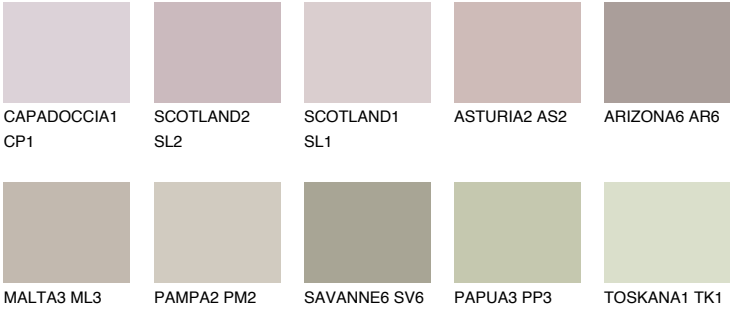

MINORCA3 MN3

48% **TSR** 44%

Matching colours

COLOURS

INTENSE

For more information on plasters and paints, go to www.ceresit.en

*The presented colours refer to plasters and paints offered by Ceresit. Due to the use of digital techniques, the presented colours might not represent the original ones, thus they cannot be considered as a reliable colour presentation. We recommend checking the authentic colour samples.