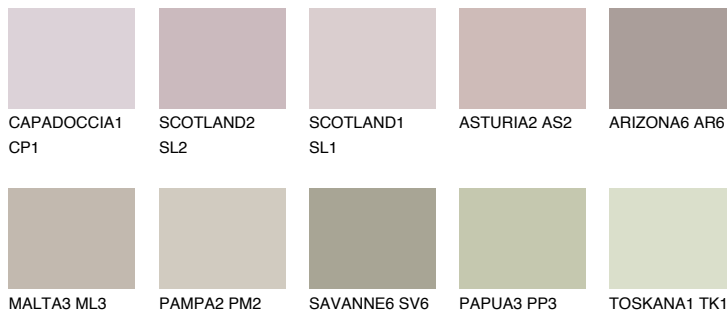

COLOUR DETAILS

MINORCA3 MN3

48% TSR 44%

Matching colours

COLOURS

INTENSE

For more information on plasters and paints, go to www.ceresit.en

*The presented colours refer to plasters and paints offered by Ceresit. Due to the use of digital techniques, the presented colours might not represent the original ones, thus they cannot be considered as a reliable colour presentation. We recommend checking the authentic colour samples.