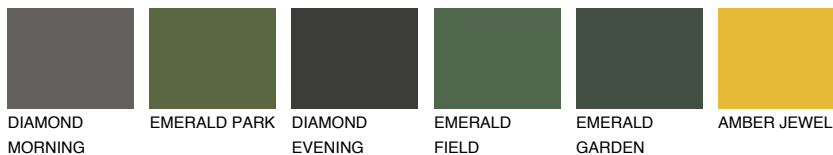

COLOUR DETAILS

MINORCA3 MN3

48% TSR 44%

Matching colours

COLOURS

INTENSE

For more information on plasters and paints, go to www.ceresit.en

*The presented colours refer to plasters and paints offered by Ceresit. Due to the use of digital techniques, the presented colours might not represent the original ones, thus they cannot be considered as a reliable colour presentation. We recommend checking the authentic colour samples.