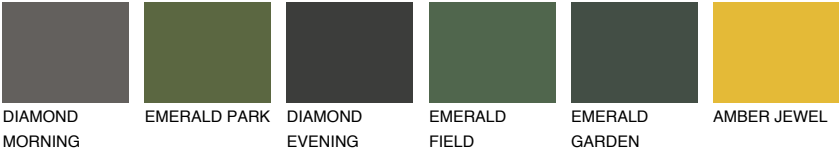

MINORCA3 MN3

48% **TSR** 44%

Matching colours

COLOURS

INTENSE

For more information on plasters and paints, go to www.ceresit.en

*The presented colours refer to plasters and paints offered by Ceresit. Due to the use of digital techniques, the presented colours might not represent the original ones, thus they cannot be considered as a reliable colour presentation. We recommend checking the authentic colour samples.