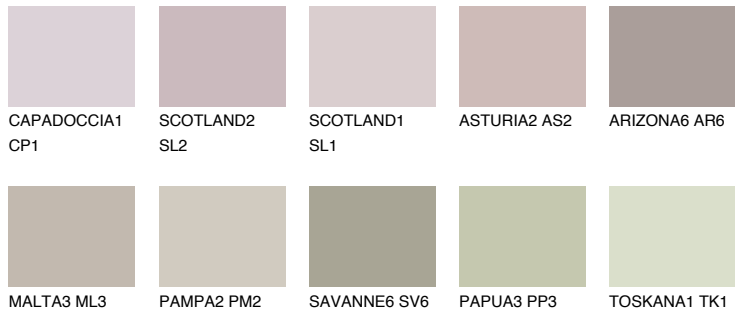

COLOUR DETAILS

MINORCA3 MN3

48% TSR 44%

Matching colours

COLOURS

INTENSE

For more information on plasters and paints, go to www.ceresit.en

*The presented colours refer to plasters and paints offered by Ceresit. Due to the use of digital techniques, the presented colours might not represent the original ones, thus they cannot be considered as a reliable colour presentation. We recommend checking the authentic colour samples.