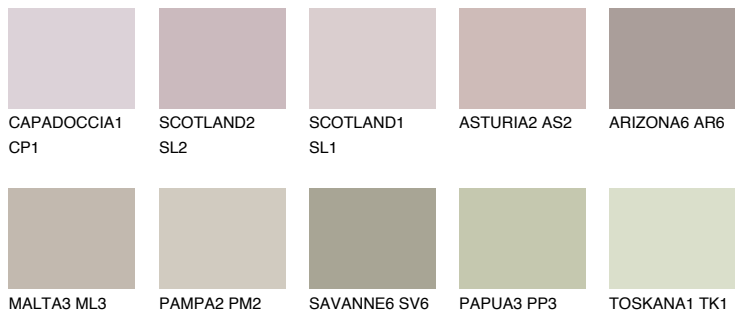

# COLOUR DETAILS

### Matching colours

#### COLOURS

#### INTENSE

For more information on plasters and paints, go to [www.ceresit.en](http://www.ceresit.en)

\*The presented colours refer to plasters and paints offered by Ceresit. Due to the use of digital techniques, the presented colours might not represent the original ones, thus they cannot be considered as a reliable colour presentation. We recommend checking the authentic colour samples.