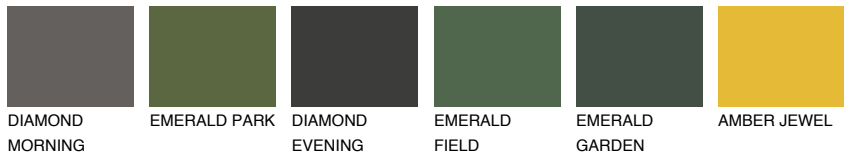

COLOUR DETAILS

MINORCA3 MN3

48% TSR 44%

Matching colours

COLOURS

INTENSE

For more information on plasters and paints, go to www.ceresit.en

*The presented colours refer to plasters and paints offered by Ceresit. Due to the use of digital techniques, the presented colours might not represent the original ones, thus they cannot be considered as a reliable colour presentation. We recommend checking the authentic colour samples.