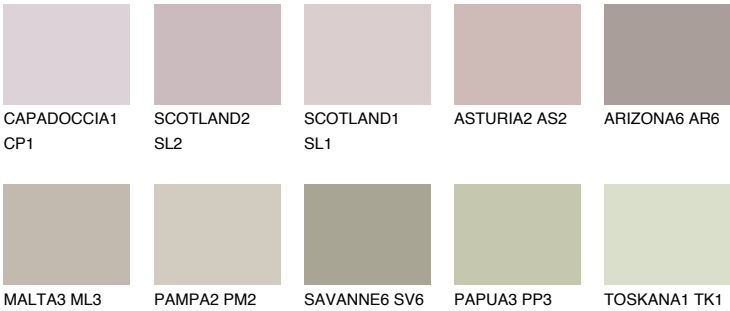

# COLOUR DETAILS

### Matching colours

#### COLOURS

#### INTENSE

For more information on plasters and paints, go to [www.ceresit.en](http://www.ceresit.en)

\*The presented colours refer to plasters and paints offered by Ceresit. Due to the use of digital techniques, the presented colours might not represent the original ones, thus they cannot be considered as a reliable colour presentation. We recommend checking the authentic colour samples.