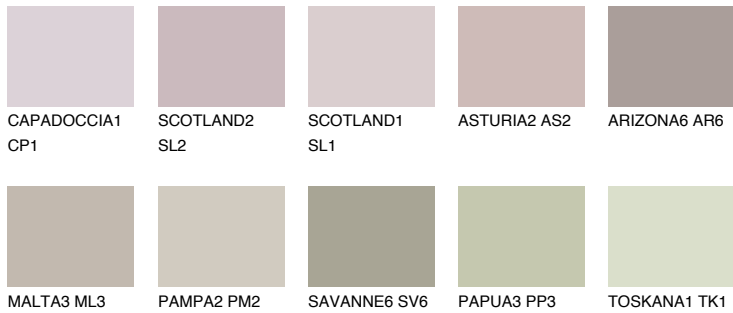

COLOUR DETAILS

MINORCA3 MN3

48% TSR 44%

Matching colours

COLOURS

INTENSE

For more information on plasters and paints, go to www.ceresit.en

*The presented colours refer to plasters and paints offered by Ceresit. Due to the use of digital techniques, the presented colours might not represent the original ones, thus they cannot be considered as a reliable colour presentation. We recommend checking the authentic colour samples.