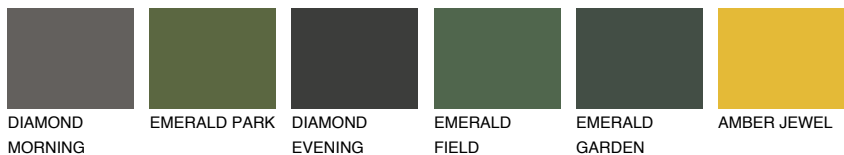

COLOUR DETAILS

MINORCA3 MN3

48% TSR 44%

Matching colours

COLOURS

INTENSE

For more information on plasters and paints, go to www.ceresit.en

*The presented colours refer to plasters and paints offered by Ceresit. Due to the use of digital techniques, the presented colours might not represent the original ones, thus they cannot be considered as a reliable colour presentation. We recommend checking the authentic colour samples.