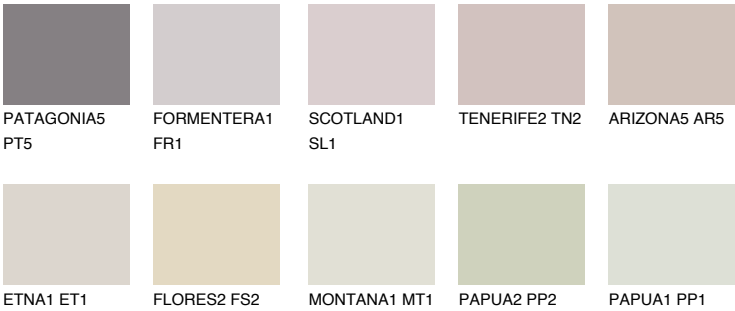

MINORCA2 MN2

64% **TSR** 63%

Matching colours

COLOURS

INTENSE

For more information on plasters and paints, go to www.ceresit.en

*The presented colours refer to plasters and paints offered by Ceresit. Due to the use of digital techniques, the presented colours might not represent the original ones, thus they cannot be considered as a reliable colour presentation. We recommend checking the authentic colour samples.