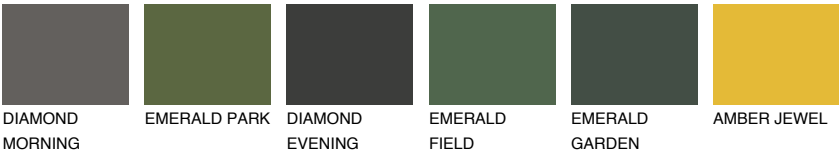

MINORCA2 MN2

64% **TSR** 63%

Matching colours

COLOURS

INTENSE

For more information on plasters and paints, go to www.ceresit.en

*The presented colours refer to plasters and paints offered by Ceresit. Due to the use of digital techniques, the presented colours might not represent the original ones, thus they cannot be considered as a reliable colour presentation. We recommend checking the authentic colour samples.