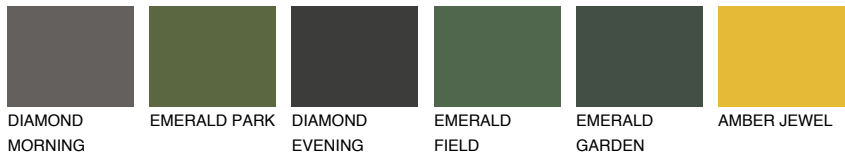

COLOUR DETAILS

MINORCA2 MN2

64% TSR 63%

Matching colours

COLOURS

INTENSE

For more information on plasters and paints, go to www.ceresit.en

*The presented colours refer to plasters and paints offered by Ceresit. Due to the use of digital techniques, the presented colours might not represent the original ones, thus they cannot be considered as a reliable colour presentation. We recommend checking the authentic colour samples.