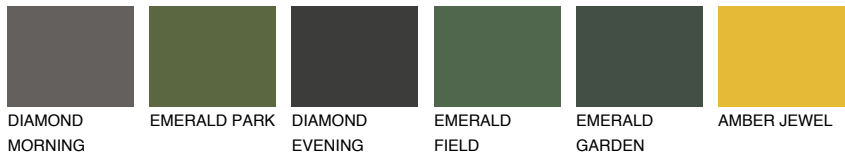

COLOUR DETAILS

MINORCA2 MN2

64% **TSR** 63%

Matching colours

COLOURS

INTENSE

For more information on plasters and paints, go to www.ceresit.en

*The presented colours refer to plasters and paints offered by Ceresit. Due to the use of digital techniques, the presented colours might not represent the original ones, thus they cannot be considered as a reliable colour presentation. We recommend checking the authentic colour samples.