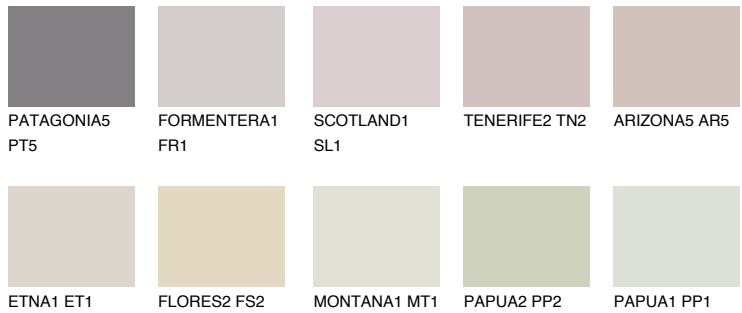

COLOUR DETAILS

MINORCA2 MN2

64% **TSR** 63%

Matching colours

COLOURS

INTENSE

For more information on plasters and paints, go to www.ceresit.en

*The presented colours refer to plasters and paints offered by Ceresit. Due to the use of digital techniques, the presented colours might not represent the original ones, thus they cannot be considered as a reliable colour presentation. We recommend checking the authentic colour samples.