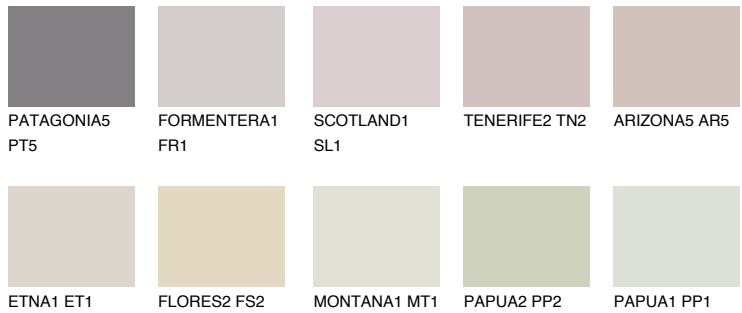

COLOUR DETAILS

MINORCA2 MN2

64% TSR 63%

Matching colours

COLOURS

INTENSE

For more information on plasters and paints, go to www.ceresit.en

*The presented colours refer to plasters and paints offered by Ceresit. Due to the use of digital techniques, the presented colours might not represent the original ones, thus they cannot be considered as a reliable colour presentation. We recommend checking the authentic colour samples.