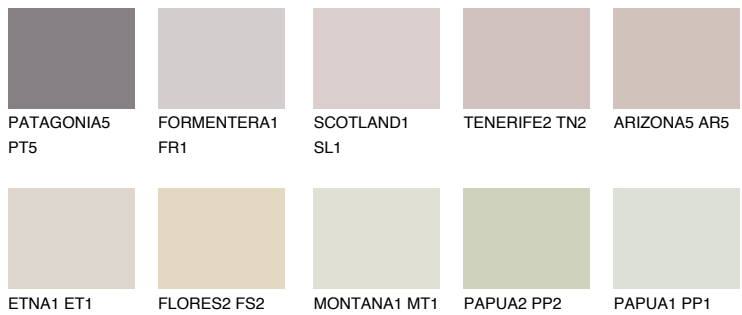

COLOUR DETAILS

MINORCA2 MN2

64% **TSR** 63%

Matching colours

COLOURS

INTENSE

For more information on plasters and paints, go to www.ceresit.en

*The presented colours refer to plasters and paints offered by Ceresit. Due to the use of digital techniques, the presented colours might not represent the original ones, thus they cannot be considered as a reliable colour presentation. We recommend checking the authentic colour samples.