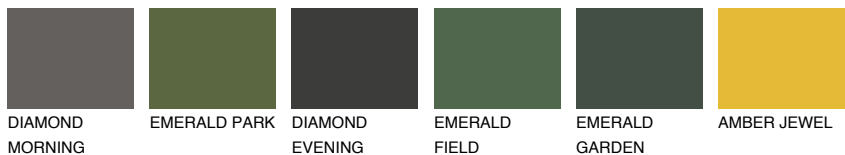

COLOUR DETAILS

MINORCA2 MN2

64% **TSR** 63%

Matching colours

COLOURS

INTENSE

For more information on plasters and paints, go to www.ceresit.en

*The presented colours refer to plasters and paints offered by Ceresit. Due to the use of digital techniques, the presented colours might not represent the original ones, thus they cannot be considered as a reliable colour presentation. We recommend checking the authentic colour samples.