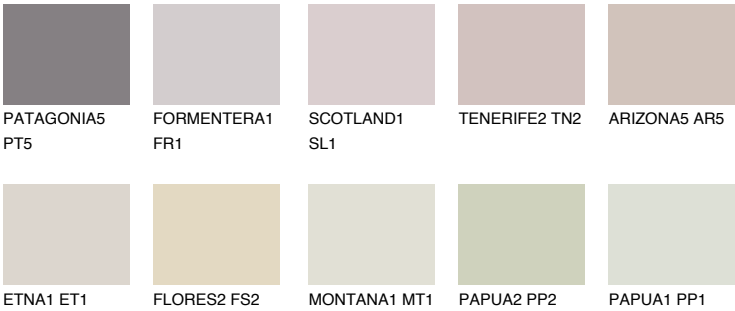

## MINORCA2 MN2

64% **TSR** 63%

### Matching colours

#### COLOURS

#### INTENSE

For more information on plasters and paints, go to [www.ceresit.en](http://www.ceresit.en)

\*The presented colours refer to plasters and paints offered by Ceresit. Due to the use of digital techniques, the presented colours might not represent the original ones, thus they cannot be considered as a reliable colour presentation. We recommend checking the authentic colour samples.