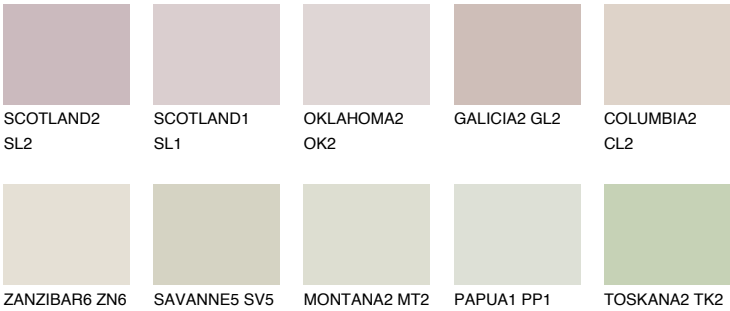

MINORCA1 MN1

71% **TSR** 65%

Matching colours

COLOURS

INTENSE

For more information on plasters and paints, go to www.ceresit.en

*The presented colours refer to plasters and paints offered by Ceresit. Due to the use of digital techniques, the presented colours might not represent the original ones, thus they cannot be considered as a reliable colour presentation. We recommend checking the authentic colour samples.