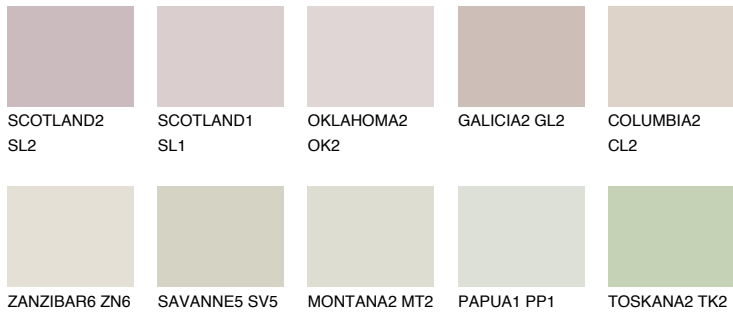

COLOUR DETAILS

MINORCA1 MN1

71% TSR 65%

Matching colours

COLOURS

INTENSE

For more information on plasters and paints, go to www.ceresit.en

*The presented colours refer to plasters and paints offered by Ceresit. Due to the use of digital techniques, the presented colours might not represent the original ones, thus they cannot be considered as a reliable colour presentation. We recommend checking the authentic colour samples.