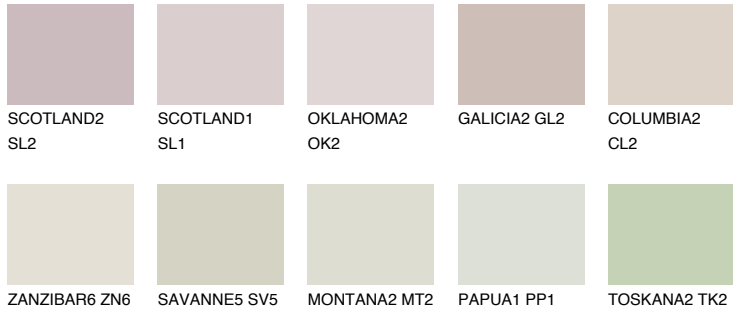

COLOUR DETAILS

MINORCA1 MN1

71% TSR 65%

Matching colours

COLOURS

INTENSE

For more information on plasters and paints, go to www.ceresit.en

*The presented colours refer to plasters and paints offered by Ceresit. Due to the use of digital techniques, the presented colours might not represent the original ones, thus they cannot be considered as a reliable colour presentation. We recommend checking the authentic colour samples.