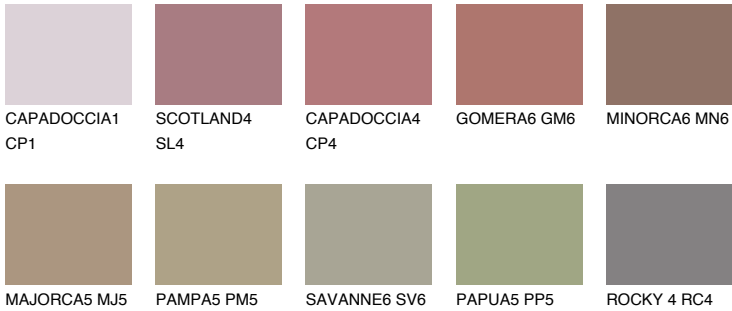

GALICIA6 GL6

19% **TSR** 22%

Matching colours

COLOURS

INTENSE

For more information on plasters and paints, go to www.ceresit.en

*The presented colours refer to plasters and paints offered by Ceresit. Due to the use of digital techniques, the presented colours might not represent the original ones, thus they cannot be considered as a reliable colour presentation. We recommend checking the authentic colour samples.