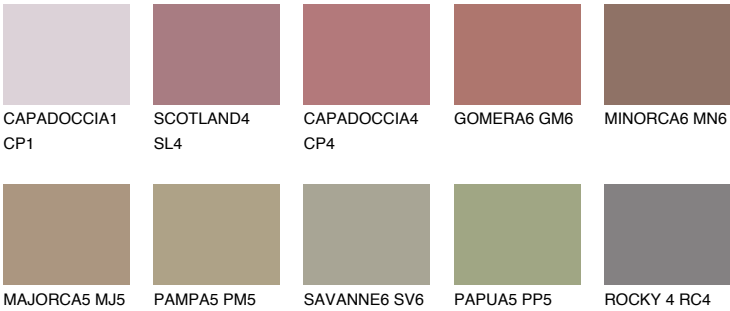

GALICIA6 GL6

19% **TSR** 22%

Matching colours

COLOURS

INTENSE

For more information on plasters and paints, go to www.ceresit.en

*The presented colours refer to plasters and paints offered by Ceresit. Due to the use of digital techniques, the presented colours might not represent the original ones, thus they cannot be considered as a reliable colour presentation. We recommend checking the authentic colour samples.