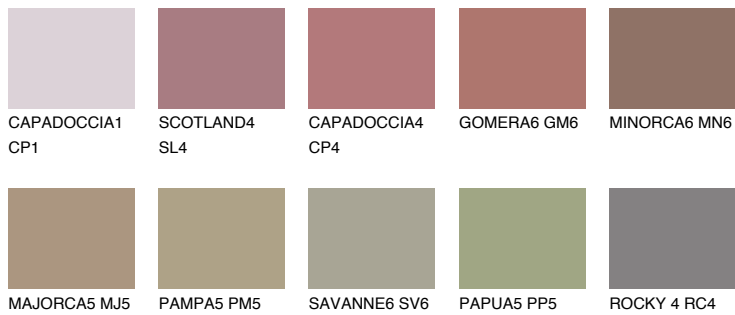

COLOUR DETAILS

GALICIA6 GL6

19% **TSR** 22%

Matching colours

COLOURS

INTENSE

For more information on plasters and paints, go to www.ceresit.en

*The presented colours refer to plasters and paints offered by Ceresit. Due to the use of digital techniques, the presented colours might not represent the original ones, thus they cannot be considered as a reliable colour presentation. We recommend checking the authentic colour samples.