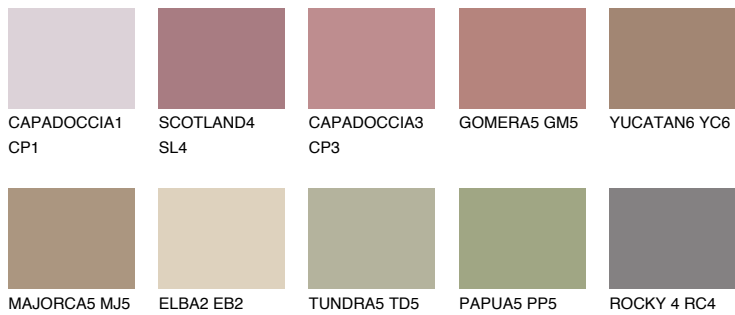

COLOUR DETAILS

GALICIA5 GL5

☀ 24% **TSR** 29%

Matching colours

COLOURS

INTENSE

For more information on plasters and paints, go to www.ceresit.en

*The presented colours refer to plasters and paints offered by Ceresit. Due to the use of digital techniques, the presented colours might not represent the original ones, thus they cannot be considered as a reliable colour presentation. We recommend checking the authentic colour samples.