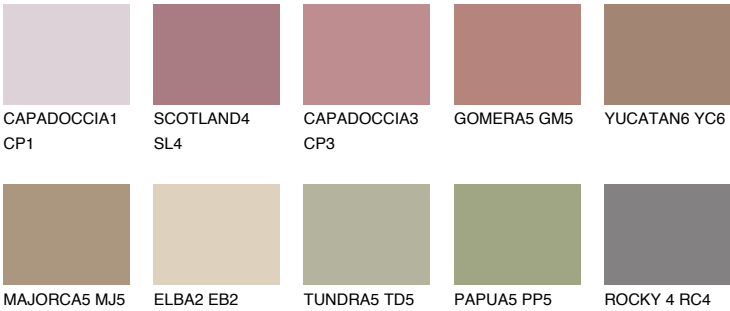

COLOUR DETAILS

GALICIA5 GL5

☀️ 24% **TSR** 29%

Matching colours

COLOURS

INTENSE

For more information on plasters and paints, go to www.ceresit.en

*The presented colours refer to plasters and paints offered by Ceresit. Due to the use of digital techniques, the presented colours might not represent the original ones, thus they cannot be considered as a reliable colour presentation. We recommend checking the authentic colour samples.