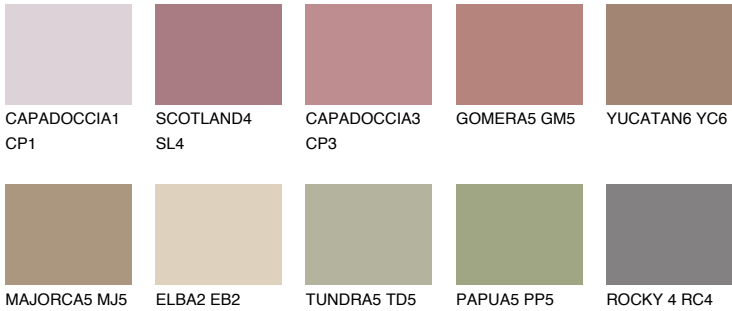

## GALICIA5 GL5

24% **TSR** 29%

### Matching colours

#### COLOURS

#### INTENSE

For more information on plasters and paints, go to [www.ceresit.en](http://www.ceresit.en)

\*The presented colours refer to plasters and paints offered by Ceresit. Due to the use of digital techniques, the presented colours might not represent the original ones, thus they cannot be considered as a reliable colour presentation. We recommend checking the authentic colour samples.