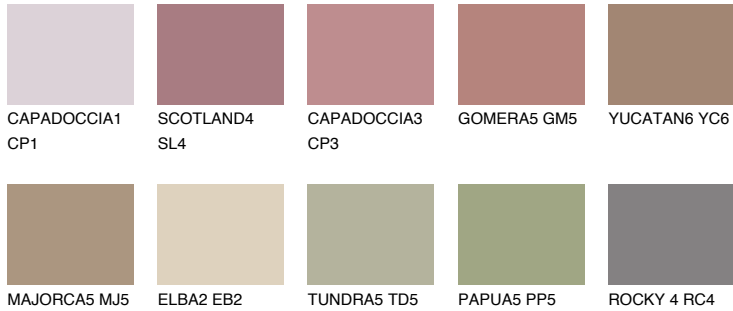

COLOUR DETAILS

GALICIA5 GL5

☀ 24% **TSR** 29%

Matching colours

COLOURS

INTENSE

For more information on plasters and paints, go to www.ceresit.en

*The presented colours refer to plasters and paints offered by Ceresit. Due to the use of digital techniques, the presented colours might not represent the original ones, thus they cannot be considered as a reliable colour presentation. We recommend checking the authentic colour samples.