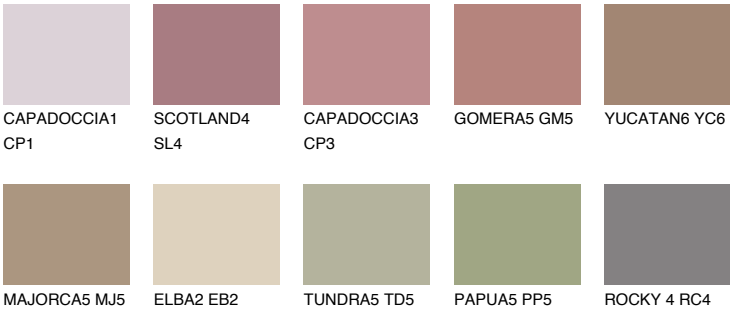

## GALICIA5 GL5

☀️ 24%    **TSR** 29%

### Matching colours

#### COLOURS

#### INTENSE

For more information on plasters and paints, go to [www.ceresit.en](http://www.ceresit.en)

\*The presented colours refer to plasters and paints offered by Ceresit. Due to the use of digital techniques, the presented colours might not represent the original ones, thus they cannot be considered as a reliable colour presentation. We recommend checking the authentic colour samples.