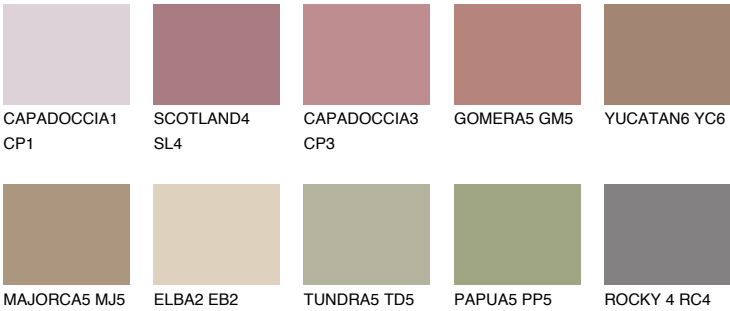

## GALICIA5 GL5

☀ 24%    **TSR** 29%

### Matching colours

#### COLOURS

#### INTENSE

For more information on plasters and paints, go to [www.ceresit.en](http://www.ceresit.en)

\*The presented colours refer to plasters and paints offered by Ceresit. Due to the use of digital techniques, the presented colours might not represent the original ones, thus they cannot be considered as a reliable colour presentation. We recommend checking the authentic colour samples.