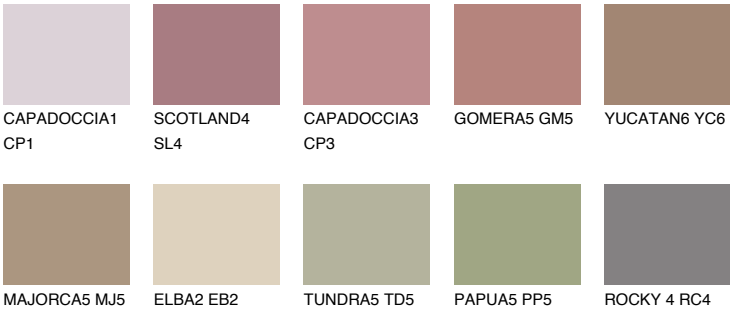

GALICIA5 GL5

☀ 24% **TSR** 29%

Matching colours

COLOURS

INTENSE

For more information on plasters and paints, go to www.ceresit.en

*The presented colours refer to plasters and paints offered by Ceresit. Due to the use of digital techniques, the presented colours might not represent the original ones, thus they cannot be considered as a reliable colour presentation. We recommend checking the authentic colour samples.