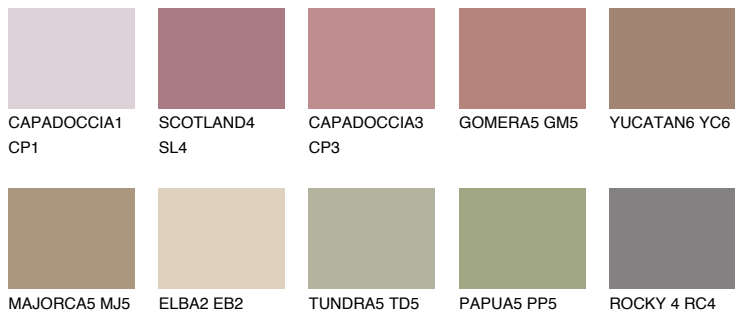

# COLOUR DETAILS

### Matching colours

#### COLOURS

#### INTENSE

For more information on plasters and paints, go to [www.ceresit.en](http://www.ceresit.en)

\*The presented colours refer to plasters and paints offered by Ceresit. Due to the use of digital techniques, the presented colours might not represent the original ones, thus they cannot be considered as a reliable colour presentation. We recommend checking the authentic colour samples.