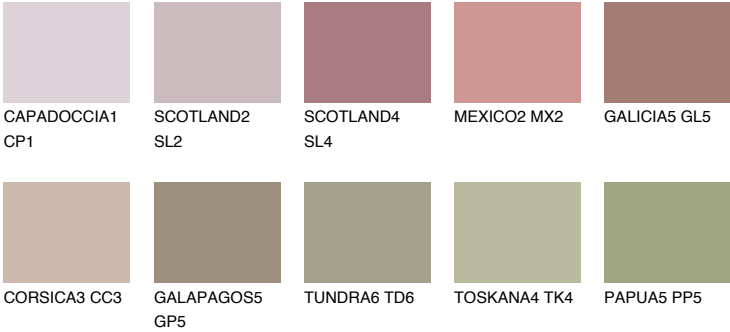

## GALICIA4 GL4

31% TSR 33%

### Matching colours

#### COLOURS

#### INTENSE

For more information on plasters and paints, go to [www.ceresit.en](http://www.ceresit.en)

\*The presented colours refer to plasters and paints offered by Ceresit. Due to the use of digital techniques, the presented colours might not represent the original ones, thus they cannot be considered as a reliable colour presentation. We recommend checking the authentic colour samples.