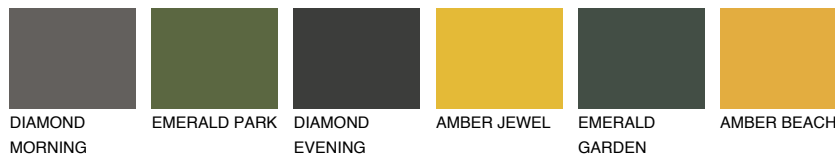

COLOUR DETAILS

GALICIA4 GL4

31% TSR 33%

Matching colours

COLOURS

INTENSE

For more information on plasters and paints, go to www.ceresit.en

*The presented colours refer to plasters and paints offered by Ceresit. Due to the use of digital techniques, the presented colours might not represent the original ones, thus they cannot be considered as a reliable colour presentation. We recommend checking the authentic colour samples.