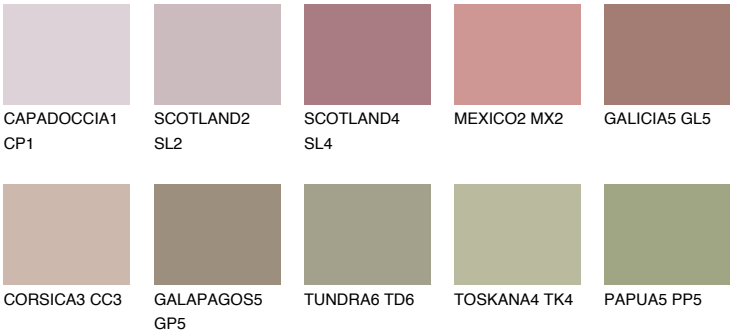

COLOUR DETAILS

GALICIA4 GL4

31% TSR 33%

Matching colours

COLOURS

INTENSE

For more information on plasters and paints, go to www.ceresit.en

*The presented colours refer to plasters and paints offered by Ceresit. Due to the use of digital techniques, the presented colours might not represent the original ones, thus they cannot be considered as a reliable colour presentation. We recommend checking the authentic colour samples.