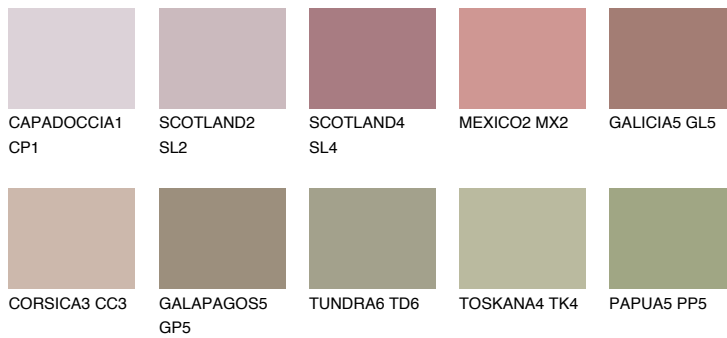

# COLOUR DETAILS

### Matching colours

#### COLOURS

#### INTENSE

For more information on plasters and paints, go to [www.ceresit.en](http://www.ceresit.en)

\*The presented colours refer to plasters and paints offered by Ceresit. Due to the use of digital techniques, the presented colours might not represent the original ones, thus they cannot be considered as a reliable colour presentation. We recommend checking the authentic colour samples.