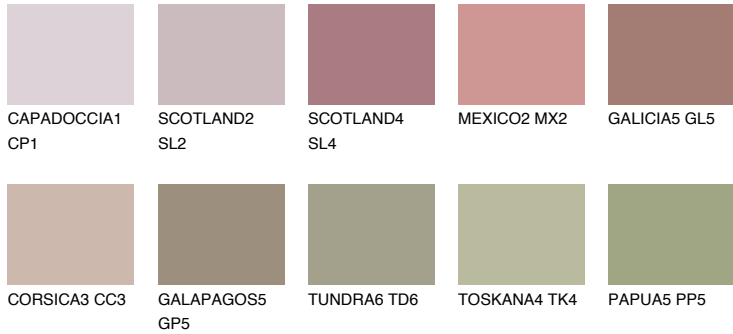

COLOUR DETAILS

GALICIA4 GL4

31% TSR 33%

Matching colours

COLOURS

INTENSE

For more information on plasters and paints, go to www.ceresit.en

*The presented colours refer to plasters and paints offered by Ceresit. Due to the use of digital techniques, the presented colours might not represent the original ones, thus they cannot be considered as a reliable colour presentation. We recommend checking the authentic colour samples.