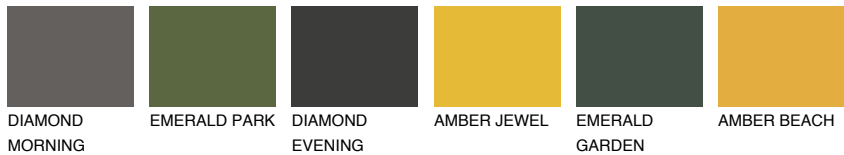

COLOUR DETAILS

GALICIA4 GL4

31% TSR 33%

Matching colours

COLOURS

INTENSE

For more information on plasters and paints, go to www.ceresit.en

*The presented colours refer to plasters and paints offered by Ceresit. Due to the use of digital techniques, the presented colours might not represent the original ones, thus they cannot be considered as a reliable colour presentation. We recommend checking the authentic colour samples.