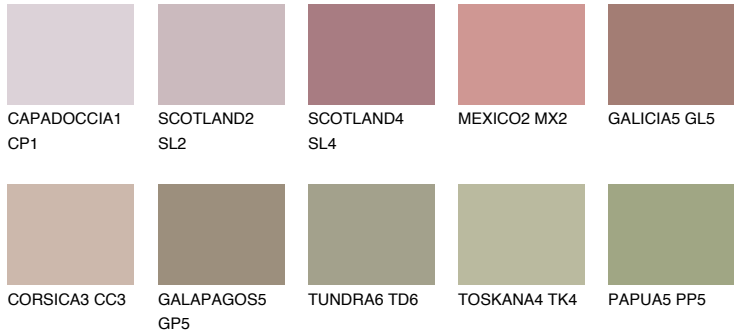

COLOUR DETAILS

GALICIA4 GL4

31% TSR 33%

Matching colours

COLOURS

INTENSE

For more information on plasters and paints, go to www.ceresit.en

*The presented colours refer to plasters and paints offered by Ceresit. Due to the use of digital techniques, the presented colours might not represent the original ones, thus they cannot be considered as a reliable colour presentation. We recommend checking the authentic colour samples.