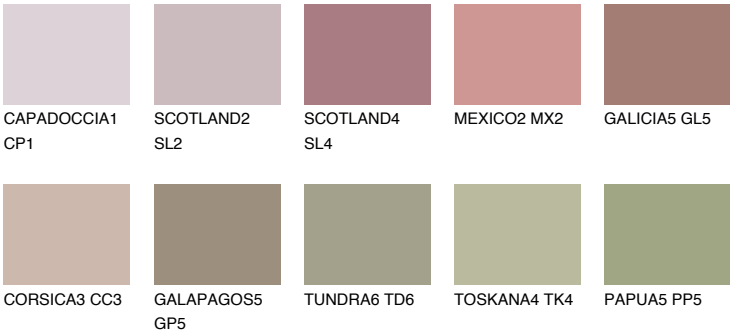

## GALICIA4 GL4

31% TSR 33%

### Matching colours

#### COLOURS

#### INTENSE

For more information on plasters and paints, go to [www.ceresit.en](http://www.ceresit.en)

\*The presented colours refer to plasters and paints offered by Ceresit. Due to the use of digital techniques, the presented colours might not represent the original ones, thus they cannot be considered as a reliable colour presentation. We recommend checking the authentic colour samples.