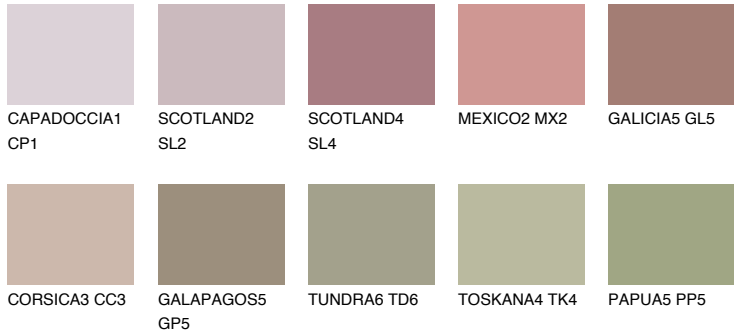

# COLOUR DETAILS

### Matching colours

#### COLOURS

#### INTENSE

For more information on plasters and paints, go to [www.ceresit.en](http://www.ceresit.en)

\*The presented colours refer to plasters and paints offered by Ceresit. Due to the use of digital techniques, the presented colours might not represent the original ones, thus they cannot be considered as a reliable colour presentation. We recommend checking the authentic colour samples.