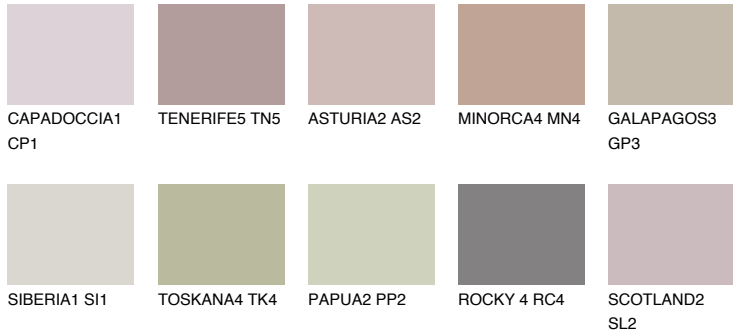

# COLOUR DETAILS

### Matching colours

#### COLOURS

#### INTENSE

For more information on plasters and paints, go to [www.ceresit.en](http://www.ceresit.en)

\*The presented colours refer to plasters and paints offered by Ceresit. Due to the use of digital techniques, the presented colours might not represent the original ones, thus they cannot be considered as a reliable colour presentation. We recommend checking the authentic colour samples.