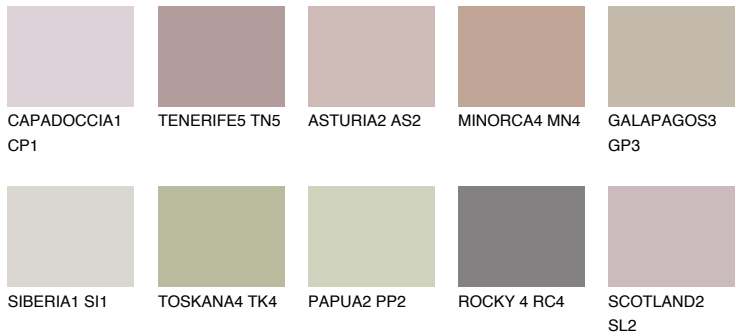

COLOUR DETAILS

GALICIA3 GL3

42% **TSR** 40%

Matching colours

COLOURS

INTENSE

For more information on plasters and paints, go to www.ceresit.en

*The presented colours refer to plasters and paints offered by Ceresit. Due to the use of digital techniques, the presented colours might not represent the original ones, thus they cannot be considered as a reliable colour presentation. We recommend checking the authentic colour samples.