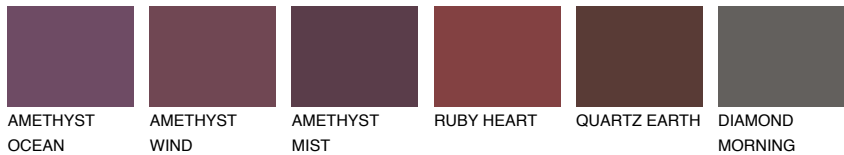

COLOUR DETAILS

GALICIA3 GL3

42% **TSR** 40%

Matching colours

COLOURS

INTENSE

For more information on plasters and paints, go to www.ceresit.en

*The presented colours refer to plasters and paints offered by Ceresit. Due to the use of digital techniques, the presented colours might not represent the original ones, thus they cannot be considered as a reliable colour presentation. We recommend checking the authentic colour samples.