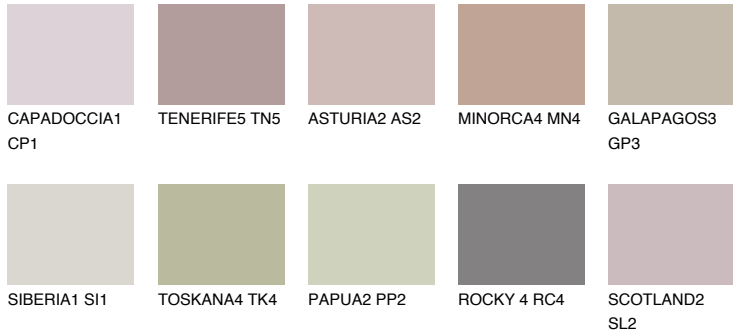

COLOUR DETAILS

GALICIA3 GL3

42% **TSR** 40%

Matching colours

COLOURS

INTENSE

For more information on plasters and paints, go to www.ceresit.en

*The presented colours refer to plasters and paints offered by Ceresit. Due to the use of digital techniques, the presented colours might not represent the original ones, thus they cannot be considered as a reliable colour presentation. We recommend checking the authentic colour samples.