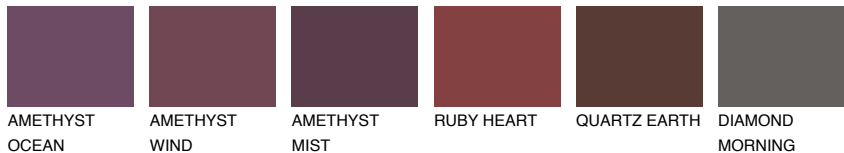

COLOUR DETAILS

GALICIA3 GL3

42% **TSR** 40%

Matching colours

COLOURS

INTENSE

For more information on plasters and paints, go to www.ceresit.en

*The presented colours refer to plasters and paints offered by Ceresit. Due to the use of digital techniques, the presented colours might not represent the original ones, thus they cannot be considered as a reliable colour presentation. We recommend checking the authentic colour samples.