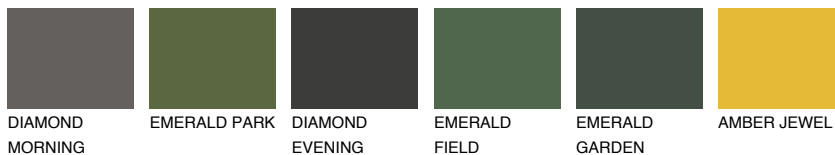

COLOUR DETAILS

GALICIA2 GL2

53% TSR 58%

Matching colours

COLOURS

INTENSE

For more information on plasters and paints, go to www.ceresit.en

*The presented colours refer to plasters and paints offered by Ceresit. Due to the use of digital techniques, the presented colours might not represent the original ones, thus they cannot be considered as a reliable colour presentation. We recommend checking the authentic colour samples.