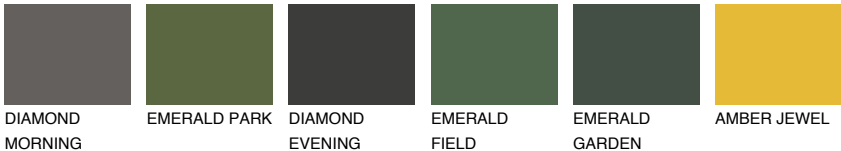

COLOUR DETAILS

GALICIA2 GL2

53% TSR 58%

Matching colours

COLOURS

INTENSE

For more information on plasters and paints, go to www.ceresit.en

*The presented colours refer to plasters and paints offered by Ceresit. Due to the use of digital techniques, the presented colours might not represent the original ones, thus they cannot be considered as a reliable colour presentation. We recommend checking the authentic colour samples.