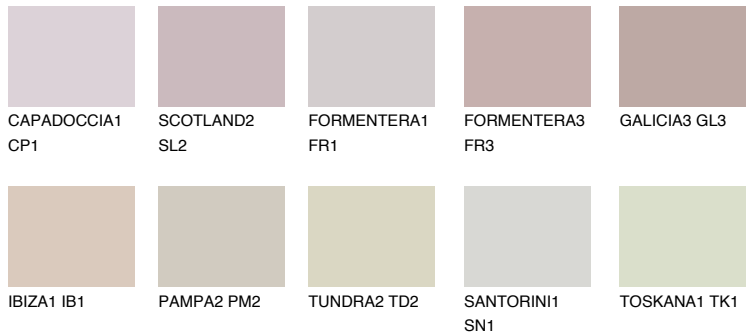

# COLOUR DETAILS

### Matching colours

#### COLOURS

#### INTENSE

For more information on plasters and paints, go to [www.ceresit.en](http://www.ceresit.en)

\*The presented colours refer to plasters and paints offered by Ceresit. Due to the use of digital techniques, the presented colours might not represent the original ones, thus they cannot be considered as a reliable colour presentation. We recommend checking the authentic colour samples.