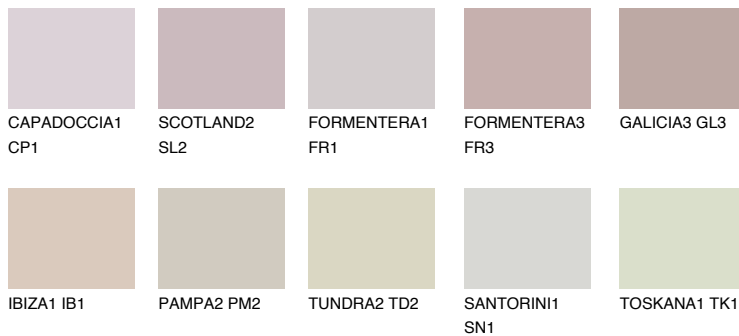

COLOUR DETAILS

GALICIA2 GL2

53% TSR 58%

Matching colours

COLOURS

INTENSE

For more information on plasters and paints, go to www.ceresit.en

*The presented colours refer to plasters and paints offered by Ceresit. Due to the use of digital techniques, the presented colours might not represent the original ones, thus they cannot be considered as a reliable colour presentation. We recommend checking the authentic colour samples.