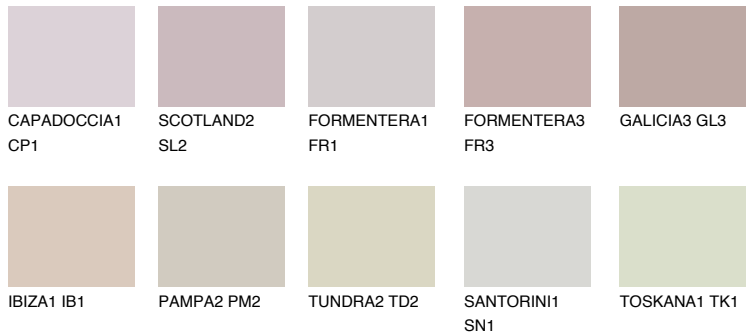

COLOUR DETAILS

GALICIA2 GL2

53% TSR 58%

Matching colours

COLOURS

INTENSE

For more information on plasters and paints, go to www.ceresit.en

*The presented colours refer to plasters and paints offered by Ceresit. Due to the use of digital techniques, the presented colours might not represent the original ones, thus they cannot be considered as a reliable colour presentation. We recommend checking the authentic colour samples.